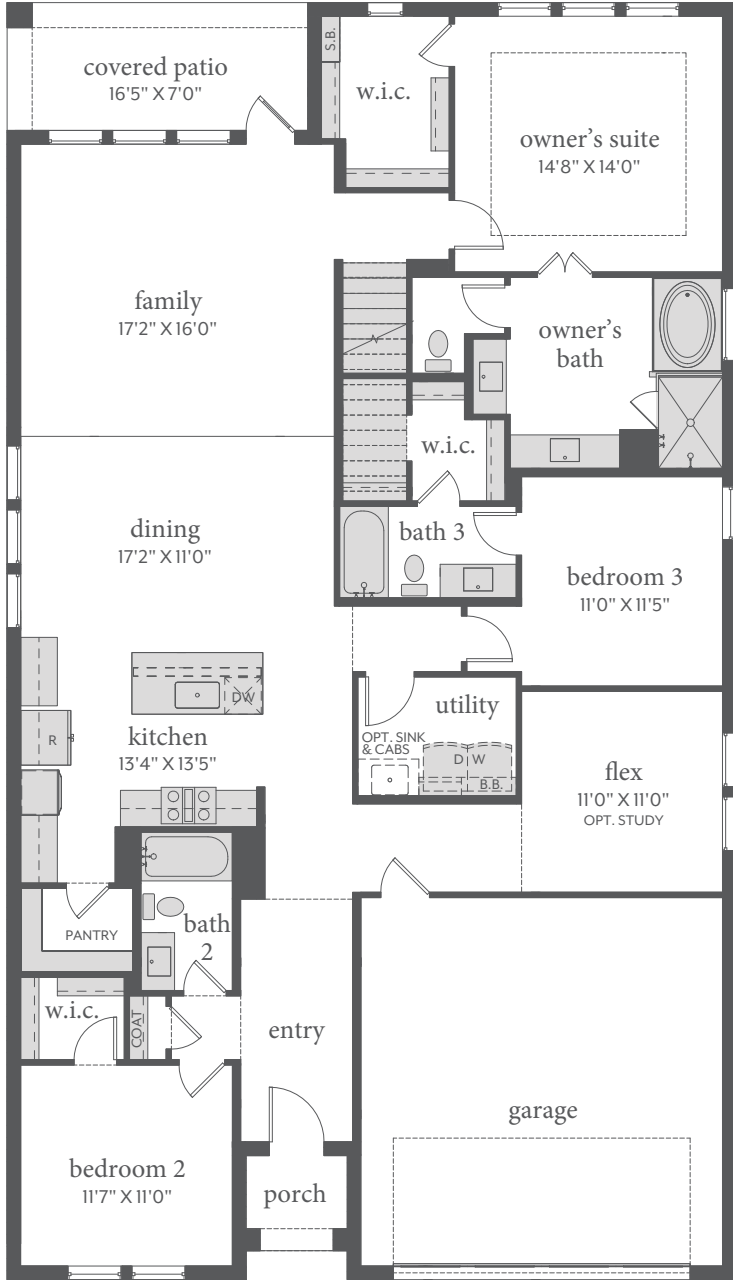

Painted Tree

FREDERIC | 2,730 Sq. Ft. | 4 | 4 | 2

FIRST FLOOR

SECOND FLOOR

All dimensions and square footage are approximate at Painted Tree and subject to change. Illustrations are artist's conception and not reproductions of original plans. The Normandy Homes policy of continual attention to design and construction requires that specifications, equipment and dimensions be subject to change without notice. Certain options can change room count. Please consult Community Sales Manager for details. 1.14.2022

Painted Tree

FREDERIC | 2,712 Sq. Ft. |  4 |  4 |  2

OPT. SHOWER ILO TUB
BATHS 2, 3 & 4

OPT. STUDY ILO FLEX

OPT. FIREPLACE

All dimensions and square footage are approximate at Painted Tree and subject to change. Illustrations are artist's conception and not reproductions of original plans. The Normandy Homes policy of continual attention to design and construction requires that specifications, equipment and dimensions be subject to change without notice. Certain options can change room count. Please consult Community Sales Manager for details. 1.14.2022