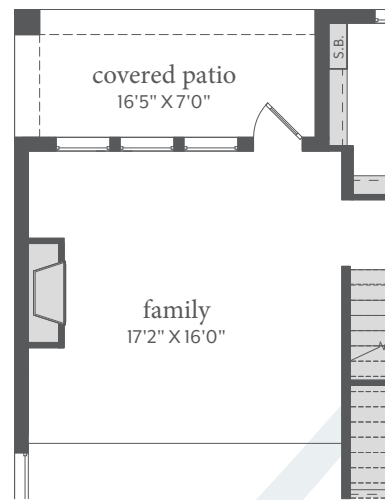

Painted Tree

FREDERIC | 2,730 Sq. Ft. | 4 | 4 | 2

FIRST FLOOR

SECOND FLOOR

All dimensions and square footage are approximate at Painted Tree and subject to change. Illustrations are artist's conception and not reproductions of original plans. The Normandy Homes policy of continual attention to design and construction requires that specifications, equipment and dimensions be subject to change without notice. Certain options can change room count. Please consult Community Sales Manager for details. 1.14.2022

Painted Tree

FREDERIC | 2,712 Sq. Ft. |  4 |  4 |  2

OPT. SHOWER ILO TUB
BATHS 2, 3 & 4

OPT. STUDY ILO FLEX

OPT. FIREPLACE

All dimensions and square footage are approximate at Painted Tree and subject to change. Illustrations are artist's conception and not reproductions of original plans. The Normandy Homes policy of continual attention to design and construction requires that specifications, equipment and dimensions be subject to change without notice. Certain options can change room count. Please consult Community Sales Manager for details. 1.14.2022