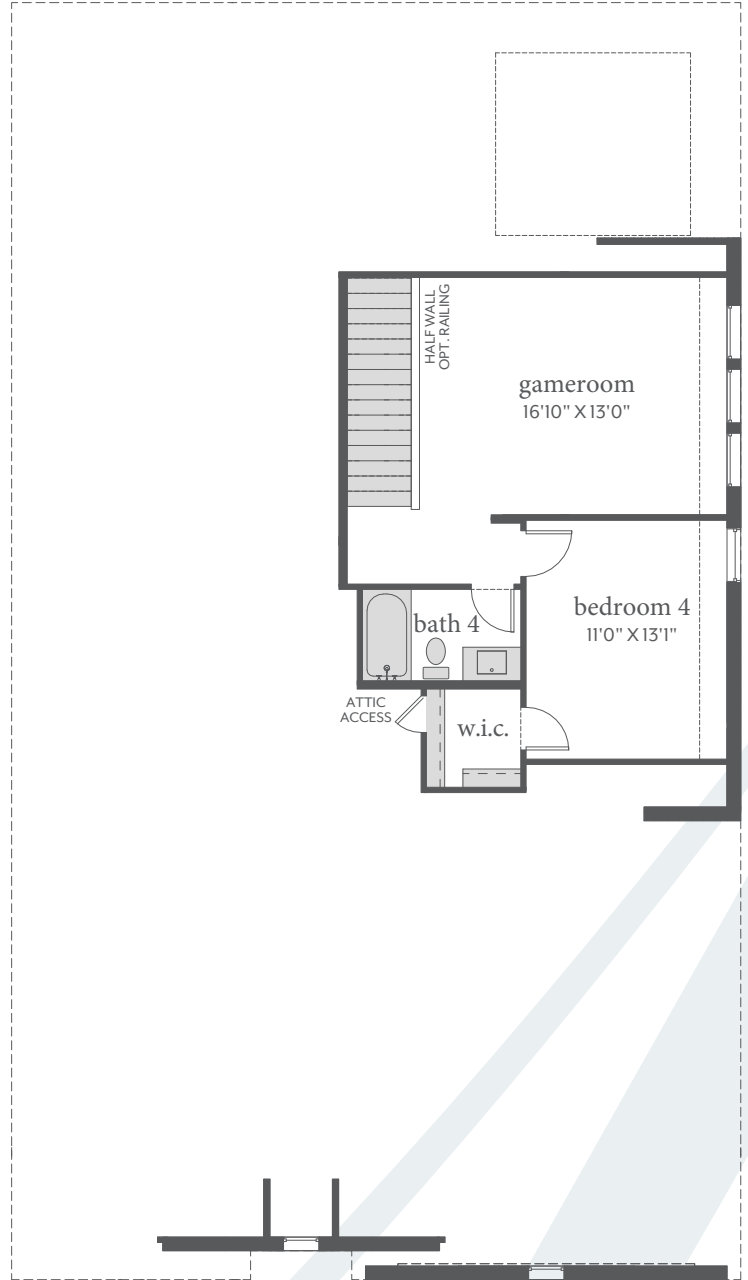

Painted Tree

FREDERIC | 2,730 Sq. Ft. | 4 | 4 | 2

FIRST FLOOR

SECOND FLOOR

All dimensions and square footage are approximate at Painted Tree and subject to change. Illustrations are artist's conception and not reproductions of original plans. The Normandy Homes policy of continual attention to design and construction requires that specifications, equipment and dimensions be subject to change without notice. Certain options can change room count. Please consult Community Sales Manager for details. 1.14.2022

Painted Tree

FREDERIC | 2,712 Sq. Ft. |  4 |  4 |  2

OPT. SHOWER ILO TUB
BATHS 2, 3 & 4

OPT. STUDY ILO FLEX

OPT. FIREPLACE

All dimensions and square footage are approximate at Painted Tree and subject to change. Illustrations are artist's conception and not reproductions of original plans. The Normandy Homes policy of continual attention to design and construction requires that specifications, equipment and dimensions be subject to change without notice. Certain options can change room count. Please consult Community Sales Manager for details. 1.14.2022