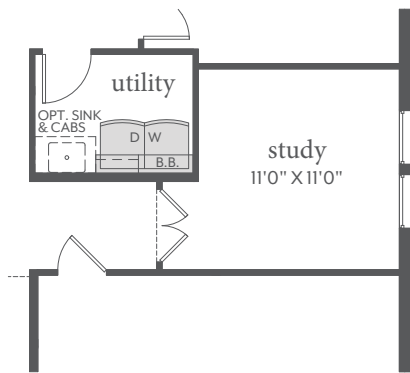

Painted Tree

FREDERIC | 2,730 Sq. Ft. | 4 | 4 | 2

FIRST FLOOR

SECOND FLOOR

All dimensions and square footage are approximate at Painted Tree and subject to change. Illustrations are artist's conception and not reproductions of original plans. The Normandy Homes policy of continual attention to design and construction requires that specifications, equipment and dimensions be subject to change without notice. Certain options can change room count. Please consult Community Sales Manager for details. 1.14.2022

Painted Tree

FREDERIC | 2,712 Sq. Ft. |  4 |  4 |  2

OPT. SHOWER ILO TUB
BATHS 2, 3 & 4

OPT. STUDY ILO FLEX

OPT. FIREPLACE

All dimensions and square footage are approximate at Painted Tree and subject to change. Illustrations are artist's conception and not reproductions of original plans. The Normandy Homes policy of continual attention to design and construction requires that specifications, equipment and dimensions be subject to change without notice. Certain options can change room count. Please consult Community Sales Manager for details. 1.14.2022