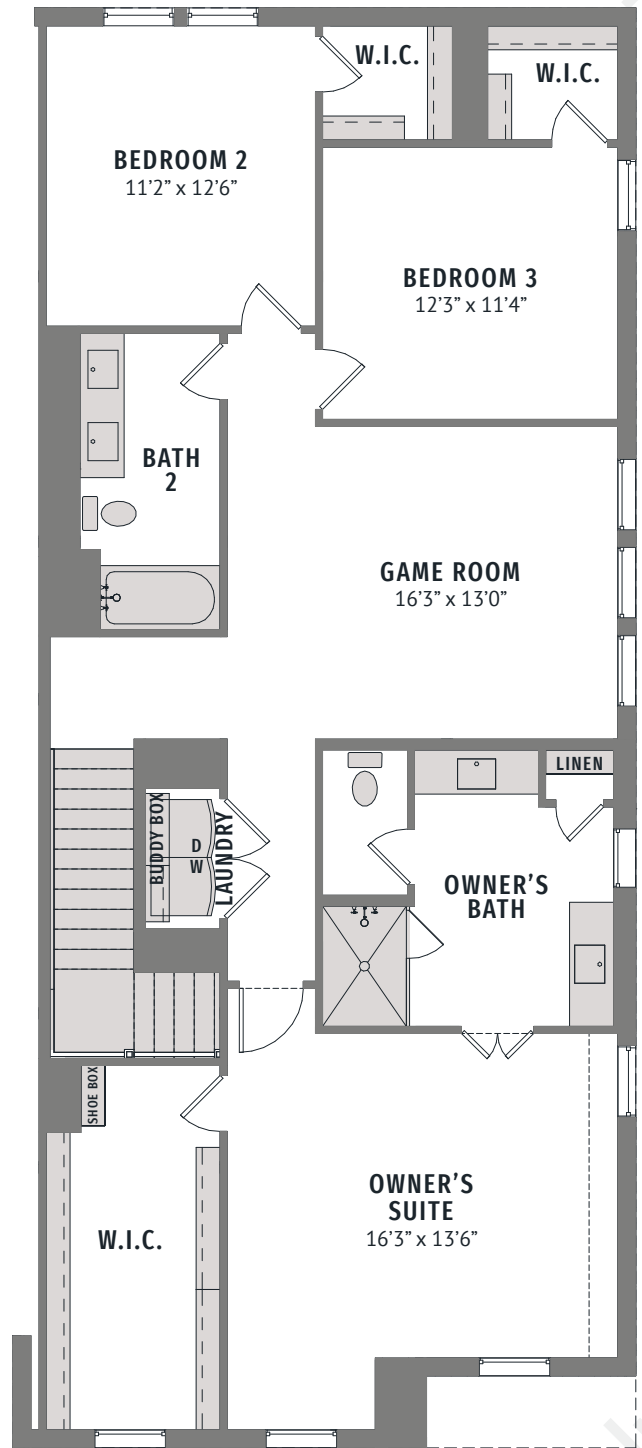

**MAIN FLOOR**

**UPPER FLOOR**

All dimensions and square footage are approximate at Painted Tree and subject to change. Illustrations are artist's conception and not reproductions of original plans. The CB JENI Homes policy of continual attention to design and construction requires that specification, equipment and dimensions be subject to change without notice. Certain options can change room count. Please consult Community Sales Manager for details. 2023