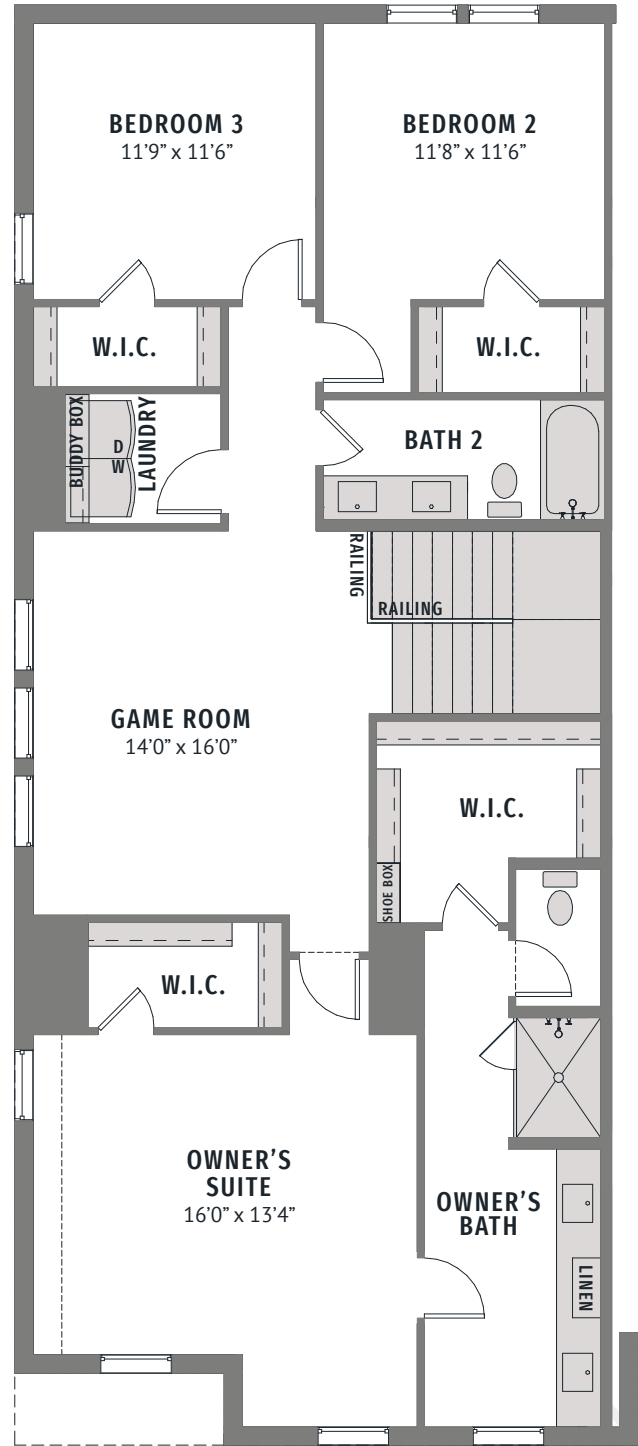

MAIN FLOOR

UPPER FLOOR

All dimensions and square footage are approximate at Painted Tree and subject to change. Illustrations are artist's conception and not reproductions of original plans. The CB JENI Homes policy of continual attention to design and construction requires that specification, equipment and dimensions be subject to change without notice. Certain options can change room count. Please consult Community Sales Manager for details. 2023