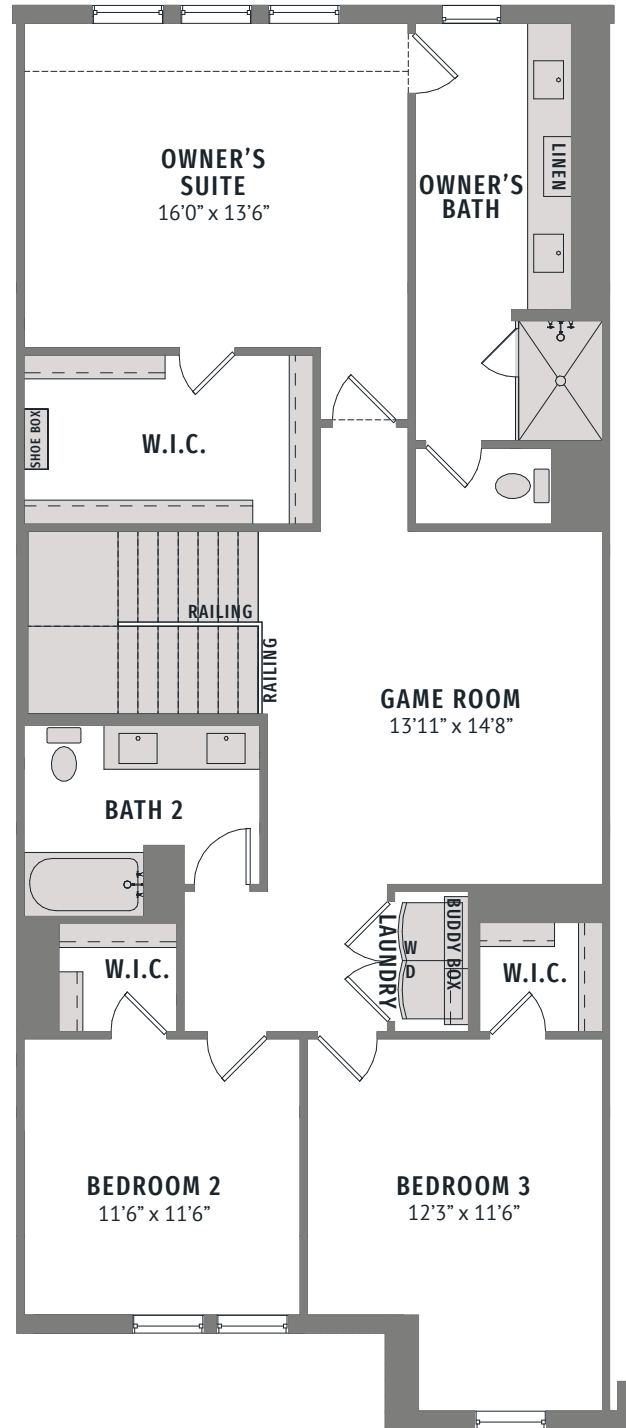

MAIN FLOOR

UPPER FLOOR

All dimensions and square footage are approximate at Painted Tree and subject to change. Illustrations are artist's conception and not reproductions of original plans. The CB JENI Homes policy of continual attention to design and construction requires that specification, equipment and dimensions be subject to change without notice. Certain options can change room count. Please consult Community Sales Manager for details. 2023