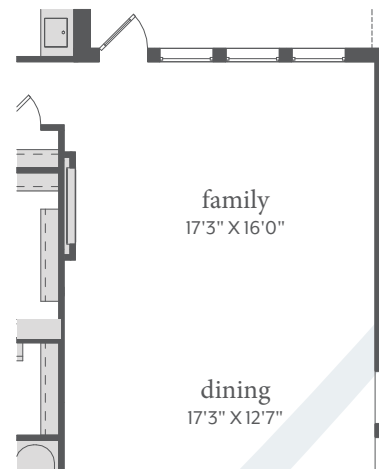

Painted Tree

BENOIT | 2,476 Sq. Ft.* |  4 |  3 |  2

FIRST FLOOR - ELEVATION B*

All dimensions and square footage are approximate at Painted Tree and subject to change. Illustrations are artist's conception and not reproductions of original plans. The Normandy Homes policy of continual attention to design and construction requires that specifications, equipment and dimensions be subject to change without notice. Certain options can change room count. Please consult Community Sales Manager for details. 2023

Painted Tree

BENOIT | 2,476 Sq. Ft.* |  4 |  3 |  2

FIRST FLOOR - ELEVATION C

OPT. SHOWER ILO TUB
BATHS 2 & 3

OPT. MEDIA / STUDY
ILO FLEX

OPT. POWDER

OPT. FIREPLACE

OPT. ELECTRIC FIREPLACE

All dimensions and square footage are approximate at Painted Tree and subject to change. Illustrations are artist's conception and not reproductions of original plans. The Normandy Homes policy of continual attention to design and construction requires that specifications, equipment and dimensions be subject to change without notice. Certain options can change room count. Please consult Community Sales Manager for details. 2023