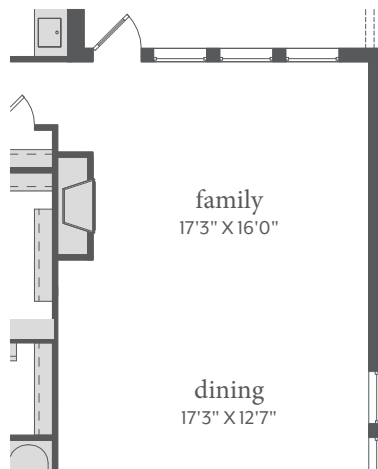

Painted Tree

BENOIT | 2,476 Sq. Ft.* |  4 |  3 |  2

FIRST FLOOR - ELEVATION B*

All dimensions and square footage are approximate at Painted Tree and subject to change. Illustrations are artist's conception and not reproductions of original plans. The Normandy Homes policy of continual attention to design and construction requires that specifications, equipment and dimensions be subject to change without notice. Certain options can change room count. Please consult Community Sales Manager for details. 2023

Painted Tree

BENOIT | 2,476 Sq. Ft.* |  4 |  3 |  2

FIRST FLOOR - ELEVATION C

OPT. SHOWER ILO TUB
BATHS 2 & 3

OPT. MEDIA / STUDY
ILO FLEX

OPT. POWDER

OPT. FIREPLACE

OPT. ELECTRIC FIREPLACE

All dimensions and square footage are approximate at Painted Tree and subject to change. Illustrations are artist's conception and not reproductions of original plans. The Normandy Homes policy of continual attention to design and construction requires that specifications, equipment and dimensions be subject to change without notice. Certain options can change room count. Please consult Community Sales Manager for details. 2023