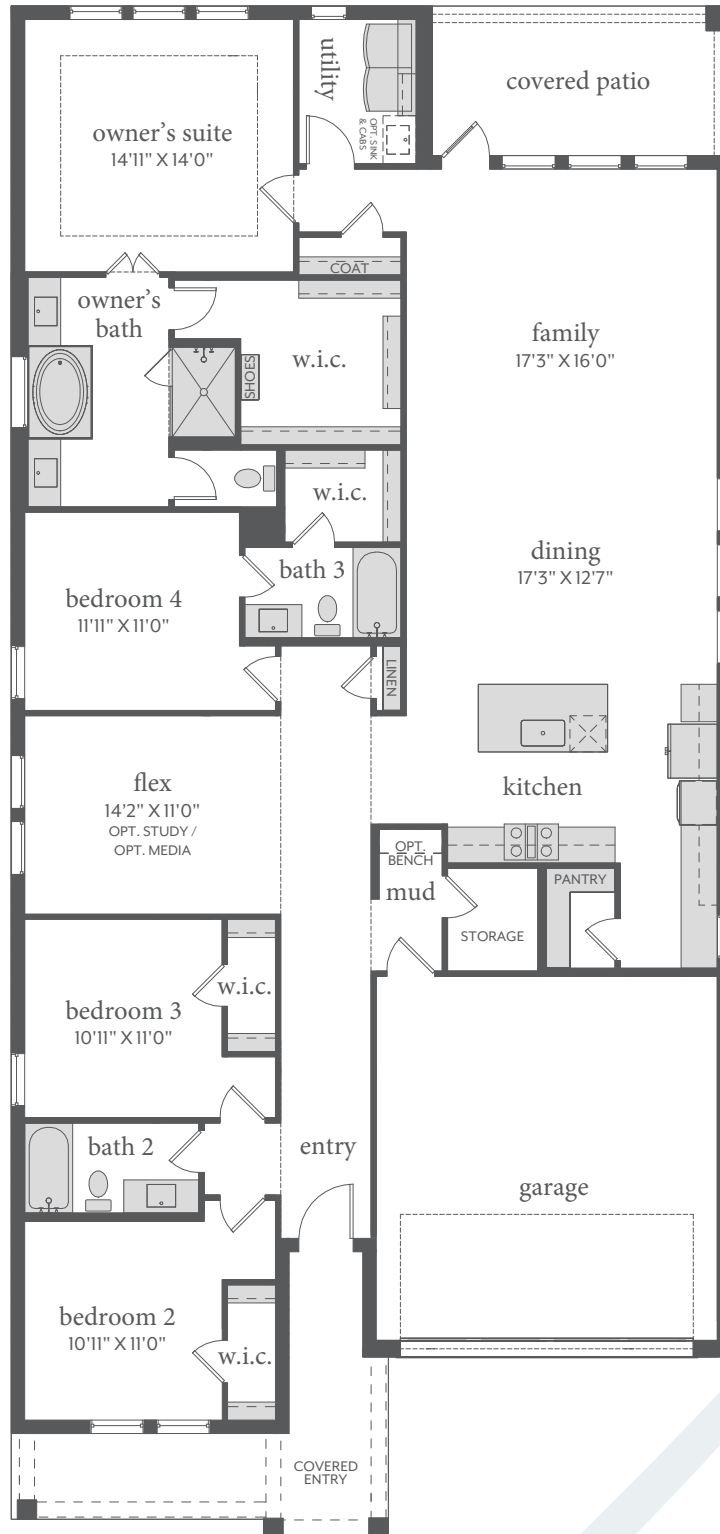

Painted Tree

BENOIT | 2,476 Sq. Ft.* |  4 |  3 |  2

FIRST FLOOR - ELEVATION B*

All dimensions and square footage are approximate at Painted Tree and subject to change. Illustrations are artist's conception and not reproductions of original plans. The Normandy Homes policy of continual attention to design and construction requires that specifications, equipment and dimensions be subject to change without notice. Certain options can change room count. Please consult Community Sales Manager for details. 2023

Painted Tree

BENOIT | 2,476 Sq. Ft.* |  4 |  3 |  2

FIRST FLOOR - ELEVATION C

OPT. SHOWER ILO TUB
BATHS 2 & 3

OPT. MEDIA / STUDY
ILO FLEX

OPT. POWDER

OPT. FIREPLACE

OPT. ELECTRIC FIREPLACE

All dimensions and square footage are approximate at Painted Tree and subject to change. Illustrations are artist's conception and not reproductions of original plans. The Normandy Homes policy of continual attention to design and construction requires that specifications, equipment and dimensions be subject to change without notice. Certain options can change room count. Please consult Community Sales Manager for details. 2023