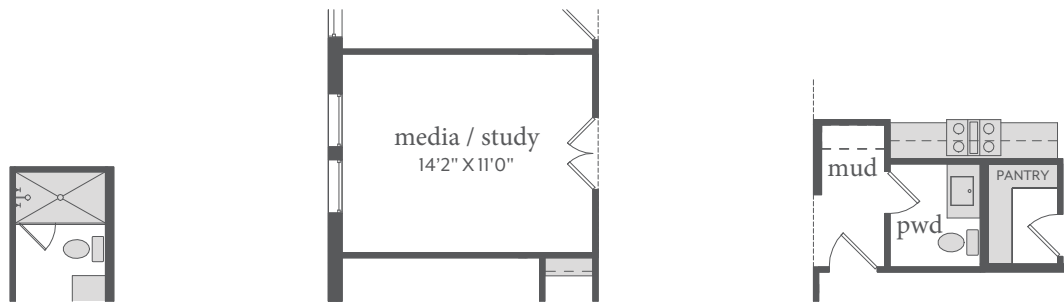

Painted Tree

BENOIT | 2,476 Sq. Ft.* |  4 |  3 |  2

FIRST FLOOR - ELEVATION B*

All dimensions and square footage are approximate at Painted Tree and subject to change. Illustrations are artist's conception and not reproductions of original plans. The Normandy Homes policy of continual attention to design and construction requires that specifications, equipment and dimensions be subject to change without notice. Certain options can change room count. Please consult Community Sales Manager for details. 2023

Painted Tree

BENOIT | 2,476 Sq. Ft.* |  4 |  3 |  2

FIRST FLOOR - ELEVATION C

OPT. SHOWER ILO TUB
BATHS 2 & 3

OPT. MEDIA / STUDY
ILO FLEX

OPT. POWDER

OPT. FIREPLACE

OPT. ELECTRIC FIREPLACE