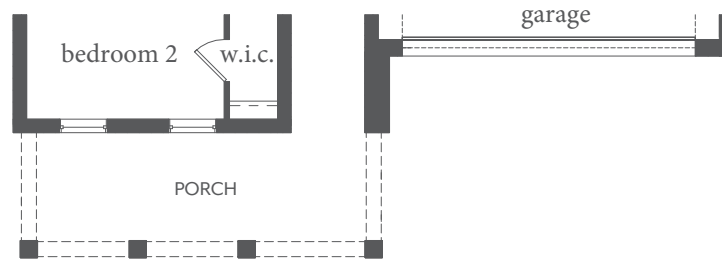

Painted Tree

BENOIT | 2,476 Sq. Ft.* |  4 |  3 |  2

FIRST FLOOR - ELEVATION B*

All dimensions and square footage are approximate at Painted Tree and subject to change. Illustrations are artist's conception and not reproductions of original plans. The Normandy Homes policy of continual attention to design and construction requires that specifications, equipment and dimensions be subject to change without notice. Certain options can change room count. Please consult Community Sales Manager for details. 2023

Painted Tree

BENOIT | 2,476 Sq. Ft.* |  4 |  3 |  2

FIRST FLOOR - ELEVATION C

OPT. SHOWER ILO TUB
BATHS 2 & 3

OPT. MEDIA / STUDY
ILO FLEX

OPT. POWDER

OPT. FIREPLACE

OPT. ELECTRIC FIREPLACE