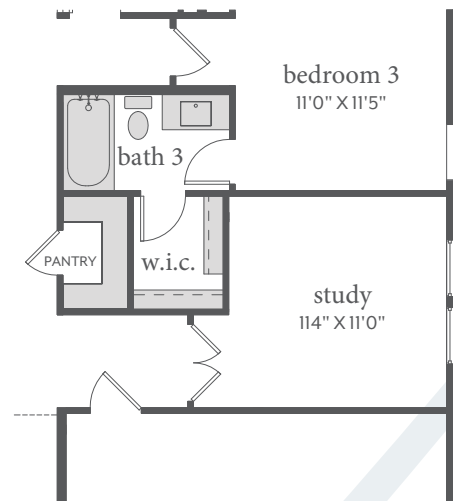

# Painted Tree

CHAPELLE | 2,173 Sq. Ft. |  3 |  3 |  2

All dimensions and square footage are approximate at Painted Tree and subject to change. Illustrations are artist's conception and not reproductions of original plans. The Normandy Homes policy of continual attention to design and construction requires that specifications, equipment and dimensions be subject to change without notice. Certain options can change room count. Please consult Community Sales Manager for details.2023

# Painted Tree

CHAPELLE | 2,173 Sq. Ft. |  3 |  3 |  2

OPT. SHOWER ILO TUB  
BATHS 2 & 3

OPT. FIREPLACE

OPT. STUDY ILO FLEX

All dimensions and square footage are approximate at Painted Tree and subject to change. Illustrations are artist's conception and not reproductions of original plans. The Normandy Homes policy of continual attention to design and construction requires that specifications, equipment and dimensions be subject to change without notice. Certain options can change room count. Please consult Community Sales Manager for details. 2023