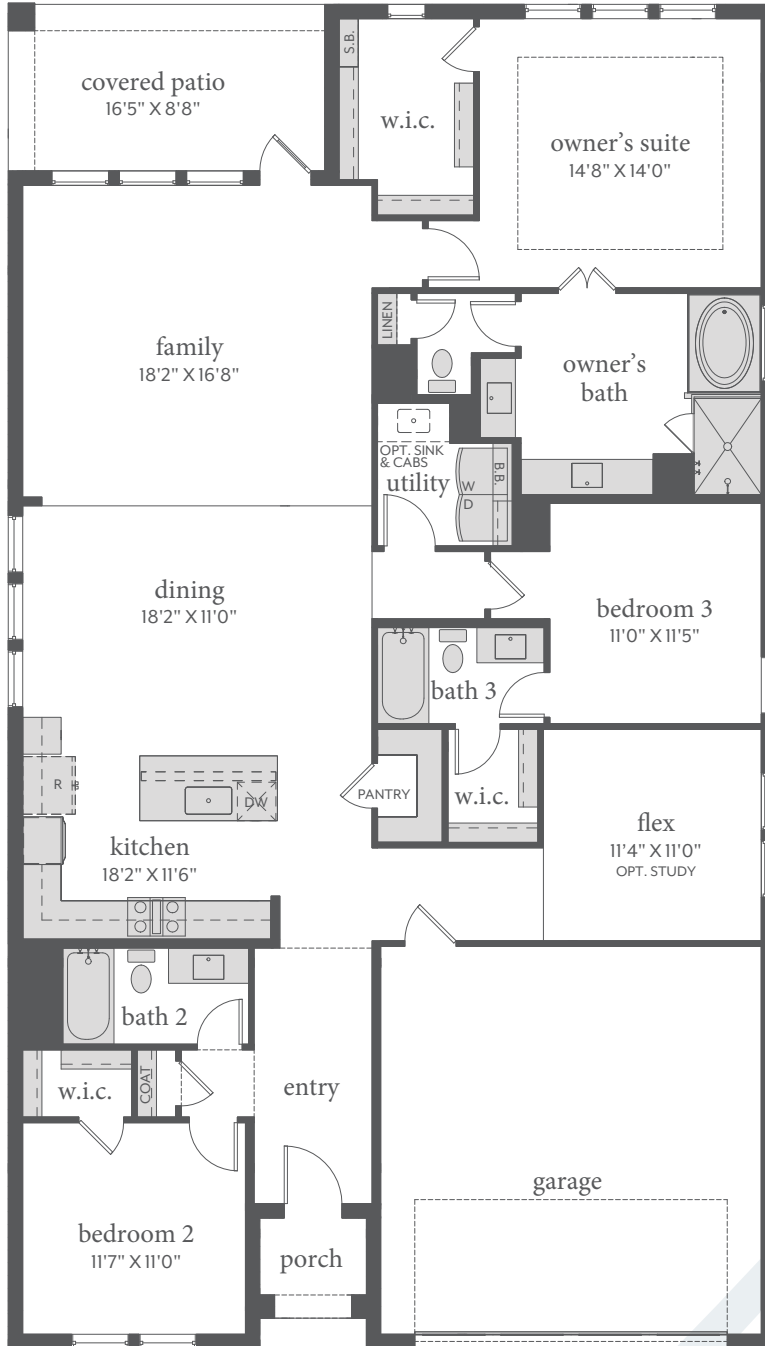

# Painted Tree

CHAPELLE | 2,173 Sq. Ft. |  3 |  3 |  2

All dimensions and square footage are approximate at Painted Tree and subject to change. Illustrations are artist's conception and not reproductions of original plans. The Normandy Homes policy of continual attention to design and construction requires that specifications, equipment and dimensions be subject to change without notice. Certain options can change room count. Please consult Community Sales Manager for details.2023

# Painted Tree

CHAPELLE | 2,173 Sq. Ft. |  3 |  3 |  2

OPT. SHOWER ILO TUB  
BATHS 2 & 3

OPT. FIREPLACE

OPT. STUDY ILO FLEX

All dimensions and square footage are approximate at Painted Tree and subject to change. Illustrations are artist's conception and not reproductions of original plans. The Normandy Homes policy of continual attention to design and construction requires that specifications, equipment and dimensions be subject to change without notice. Certain options can change room count. Please consult Community Sales Manager for details. 2023