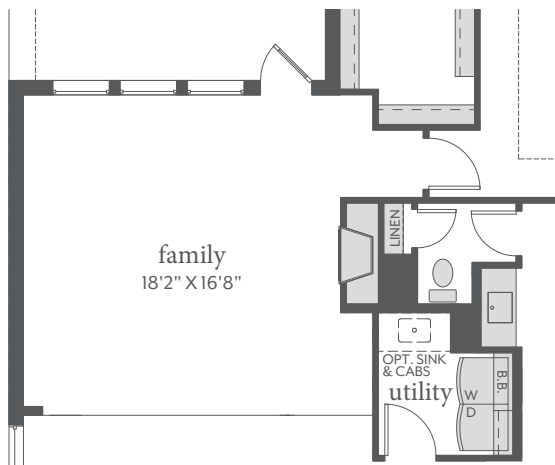

# Painted Tree

CHAPELLE | 2,173 Sq. Ft. |  3 |  3 |  2

All dimensions and square footage are approximate at Painted Tree and subject to change. Illustrations are artist's conception and not reproductions of original plans. The Normandy Homes policy of continual attention to design and construction requires that specifications, equipment and dimensions be subject to change without notice. Certain options can change room count. Please consult Community Sales Manager for details.2023

# Painted Tree

CHAPELLE | 2,173 Sq. Ft. |  3 |  3 |  2

OPT. SHOWER ILO TUB  
BATHS 2 & 3

OPT. FIREPLACE

OPT. STUDY ILO FLEX

All dimensions and square footage are approximate at Painted Tree and subject to change. Illustrations are artist's conception and not reproductions of original plans. The Normandy Homes policy of continual attention to design and construction requires that specifications, equipment and dimensions be subject to change without notice. Certain options can change room count. Please consult Community Sales Manager for details. 2023