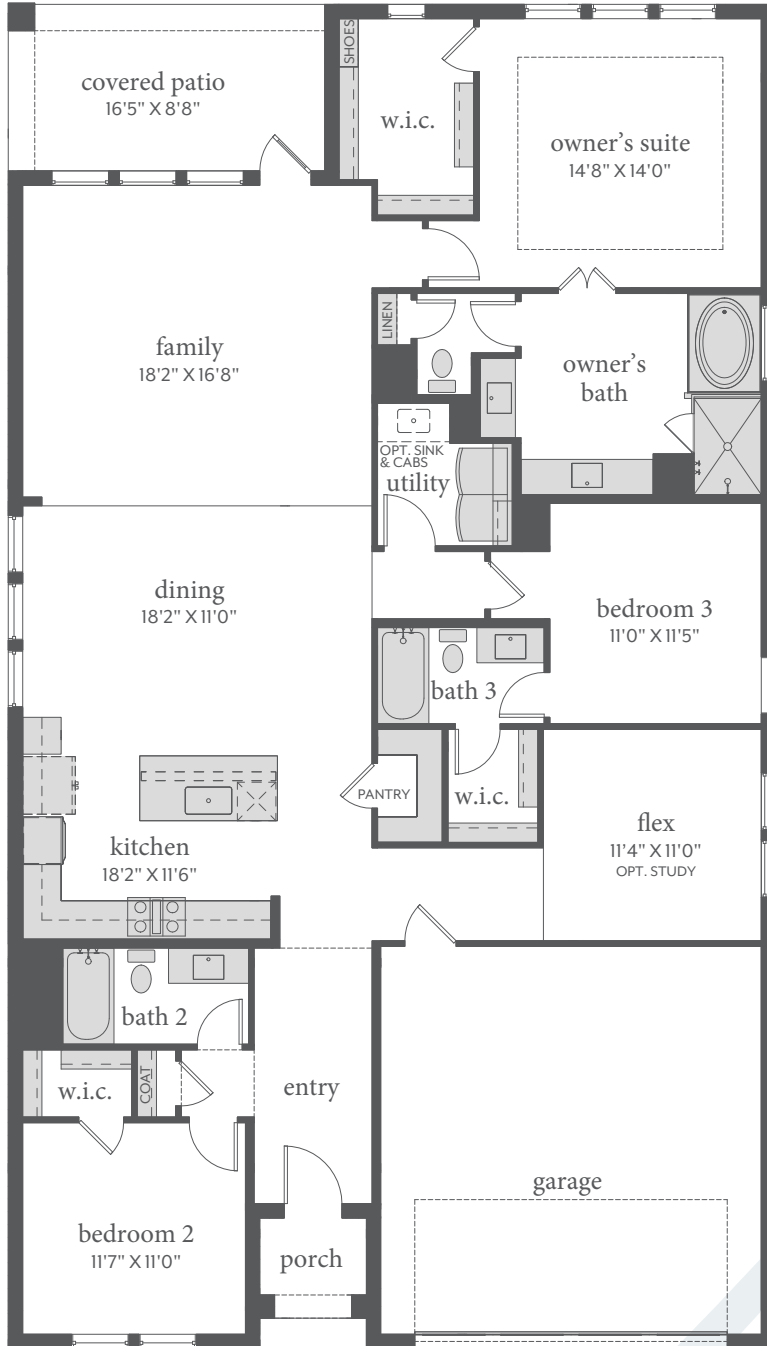

Painted Tree

CHAPELLE | 2,173 Sq. Ft. | 3 | 3 | 2

FIRST FLOOR - ELEVATION A & B

All dimensions and square footage are approximate at Painted Tree and subject to change. Illustrations are artist's conception and not reproductions of original plans. The Normandy Homes policy of continual attention to design and construction requires that specifications, equipment and dimensions be subject to change without notice. Certain options can change room count. Please consult Community Sales Manager for details. 1.14.2022

Painted Tree

CHAPELLE | 2,173 Sq. Ft. | 3 | 3 | 2

OPT. SHOWER ILO TUB
BATHS 2 & 3

OPT. STUDY ILO FLEX

OPT. FIREPLACE

OPT. ELECTIC FIREPLACE

All dimensions and square footage are approximate at Painted Tree and subject to change. Illustrations are artist's conception and not reproductions of original plans. The Normandy Homes policy of continual attention to design and construction requires that specifications, equipment and dimensions be subject to change without notice. Certain options can change room count. Please consult Community Sales Manager for details. 1.14.2022