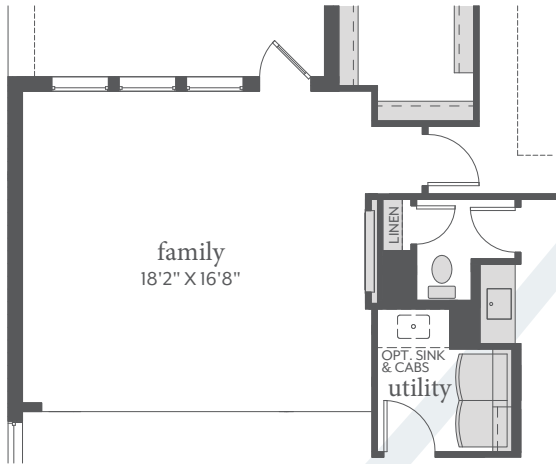

Painted Tree

CHAPELLE | 2,173 Sq. Ft. | 3 | 3 | 2

FIRST FLOOR - ELEVATION A & B

All dimensions and square footage are approximate at Painted Tree and subject to change. Illustrations are artist's conception and not reproductions of original plans. The Normandy Homes policy of continual attention to design and construction requires that specifications, equipment and dimensions be subject to change without notice. Certain options can change room count. Please consult Community Sales Manager for details. 1.14.2022

Painted Tree

CHAPELLE | 2,173 Sq. Ft. | 3 | 3 | 2

OPT. SHOWER ILO TUB
BATHS 2 & 3

OPT. STUDY ILO FLEX

OPT. FIREPLACE

OPT. ELECTIC FIREPLACE

All dimensions and square footage are approximate at Painted Tree and subject to change. Illustrations are artist's conception and not reproductions of original plans. The Normandy Homes policy of continual attention to design and construction requires that specifications, equipment and dimensions be subject to change without notice. Certain options can change room count. Please consult Community Sales Manager for details. 1.14.2022