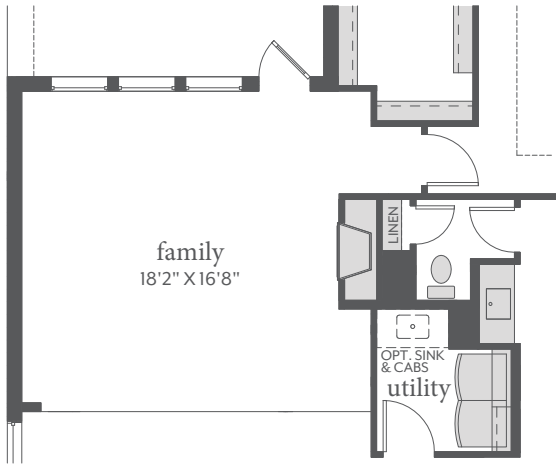

Painted Tree

CHAPELLE | 2,173 Sq. Ft. | 3 | 3 | 2

FIRST FLOOR - ELEVATION A & B

All dimensions and square footage are approximate at Painted Tree and subject to change. Illustrations are artist's conception and not reproductions of original plans. The Normandy Homes policy of continual attention to design and construction requires that specifications, equipment and dimensions be subject to change without notice. Certain options can change room count. Please consult Community Sales Manager for details. 1.14.2022

Painted Tree

CHAPELLE | 2,173 Sq. Ft. | 3 | 3 | 2

OPT. SHOWER ILO TUB
BATHS 2 & 3

OPT. STUDY ILO FLEX

OPT. FIREPLACE

OPT. ELECTIC FIREPLACE

All dimensions and square footage are approximate at Painted Tree and subject to change. Illustrations are artist's conception and not reproductions of original plans. The Normandy Homes policy of continual attention to design and construction requires that specifications, equipment and dimensions be subject to change without notice. Certain options can change room count. Please consult Community Sales Manager for details. 1.14.2022