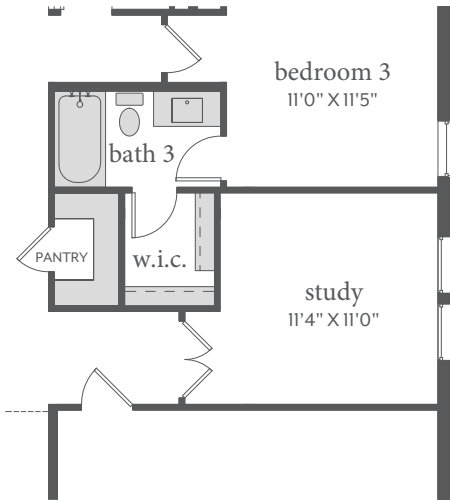

Painted Tree

CHAPELLE | 2,173 Sq. Ft. | 3 | 3 | 2

FIRST FLOOR - ELEVATION A & B

All dimensions and square footage are approximate at Painted Tree and subject to change. Illustrations are artist's conception and not reproductions of original plans. The Normandy Homes policy of continual attention to design and construction requires that specifications, equipment and dimensions be subject to change without notice. Certain options can change room count. Please consult Community Sales Manager for details. 1.14.2022

Painted Tree

CHAPELLE | 2,173 Sq. Ft. | 3 | 3 | 2

OPT. SHOWER ILO TUB
BATHS 2 & 3

OPT. STUDY ILO FLEX

OPT. FIREPLACE

OPT. ELECTIC FIREPLACE

All dimensions and square footage are approximate at Painted Tree and subject to change. Illustrations are artist's conception and not reproductions of original plans. The Normandy Homes policy of continual attention to design and construction requires that specifications, equipment and dimensions be subject to change without notice. Certain options can change room count. Please consult Community Sales Manager for details. 1.14.2022