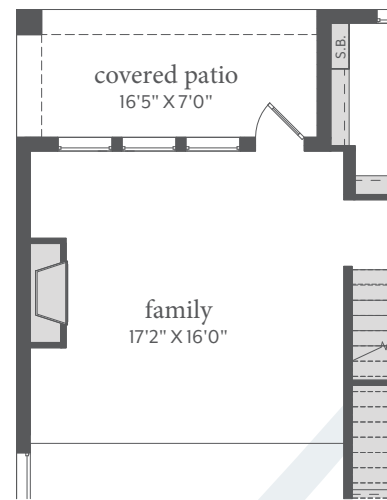

Painted Tree

FREDERIC | 2,730 Sq. Ft. | 4 | 4 | 2

FIRST FLOOR

SECOND FLOOR

All dimensions and square footage are approximate at Painted Tree and subject to change. Illustrations are artist's conception and not reproductions of original plans. The Normandy Homes policy of continual attention to design and construction requires that specifications, equipment and dimensions be subject to change without notice. Certain options can change room count. Please consult Community Sales Manager for details. 2023

Painted Tree

FREDERIC | 2,712 Sq. Ft. |  4 |  4 |  2

OPT. SHOWER ILO TUB
BATHS 2, 3 & 4

OPT. STUDY ILO FLEX

OPT. FIREPLACE

All dimensions and square footage are approximate at Painted Tree and subject to change. Illustrations are artist's conception and not reproductions of original plans. The Normandy Homes policy of continual attention to design and construction requires that specifications, equipment and dimensions be subject to change without notice. Certain options can change room count. Please consult Community Sales Manager for details. 2023