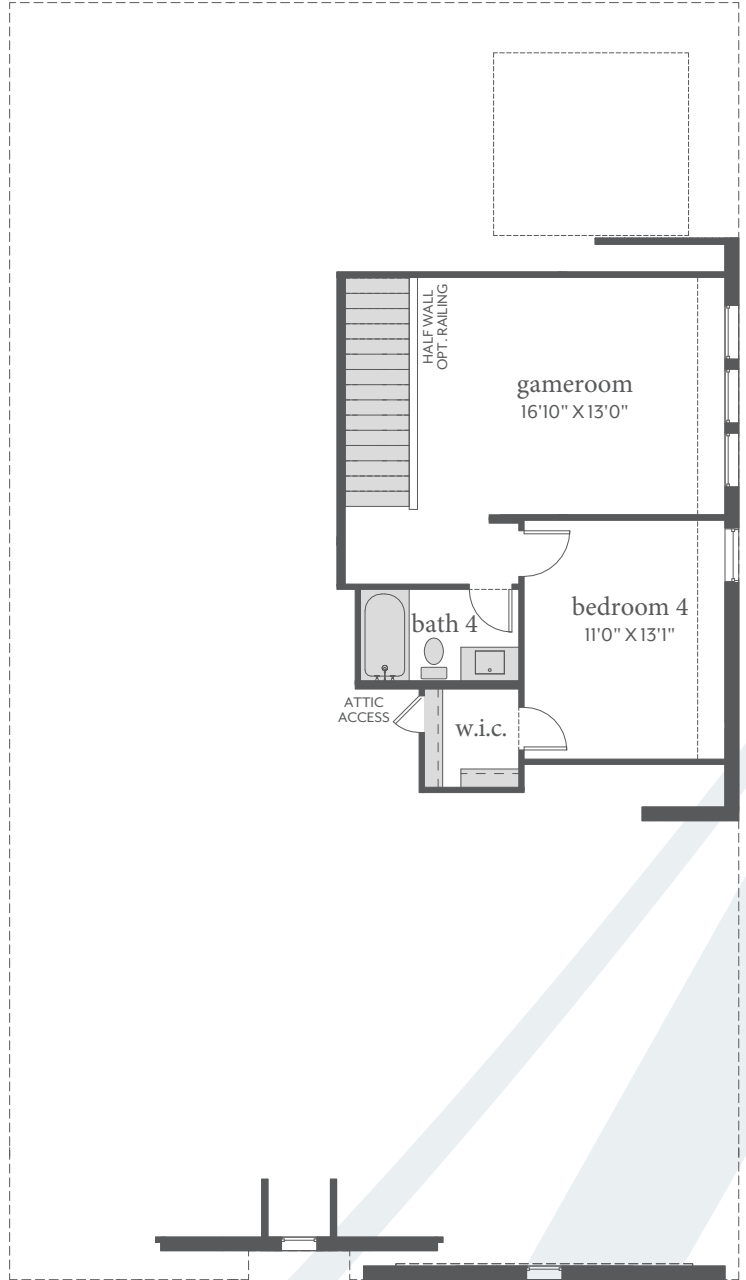

Painted Tree

FREDERIC | 2,730 Sq. Ft. | 4 | 4 | 2

FIRST FLOOR

SECOND FLOOR

All dimensions and square footage are approximate at Painted Tree and subject to change. Illustrations are artist's conception and not reproductions of original plans. The Normandy Homes policy of continual attention to design and construction requires that specifications, equipment and dimensions be subject to change without notice. Certain options can change room count. Please consult Community Sales Manager for details. 2023

Painted Tree

FREDERIC | 2,712 Sq. Ft. |  4 |  4 |  2

OPT. SHOWER ILO TUB
BATHS 2, 3 & 4

OPT. STUDY ILO FLEX

OPT. FIREPLACE

All dimensions and square footage are approximate at Painted Tree and subject to change. Illustrations are artist's conception and not reproductions of original plans. The Normandy Homes policy of continual attention to design and construction requires that specifications, equipment and dimensions be subject to change without notice. Certain options can change room count. Please consult Community Sales Manager for details. 2023