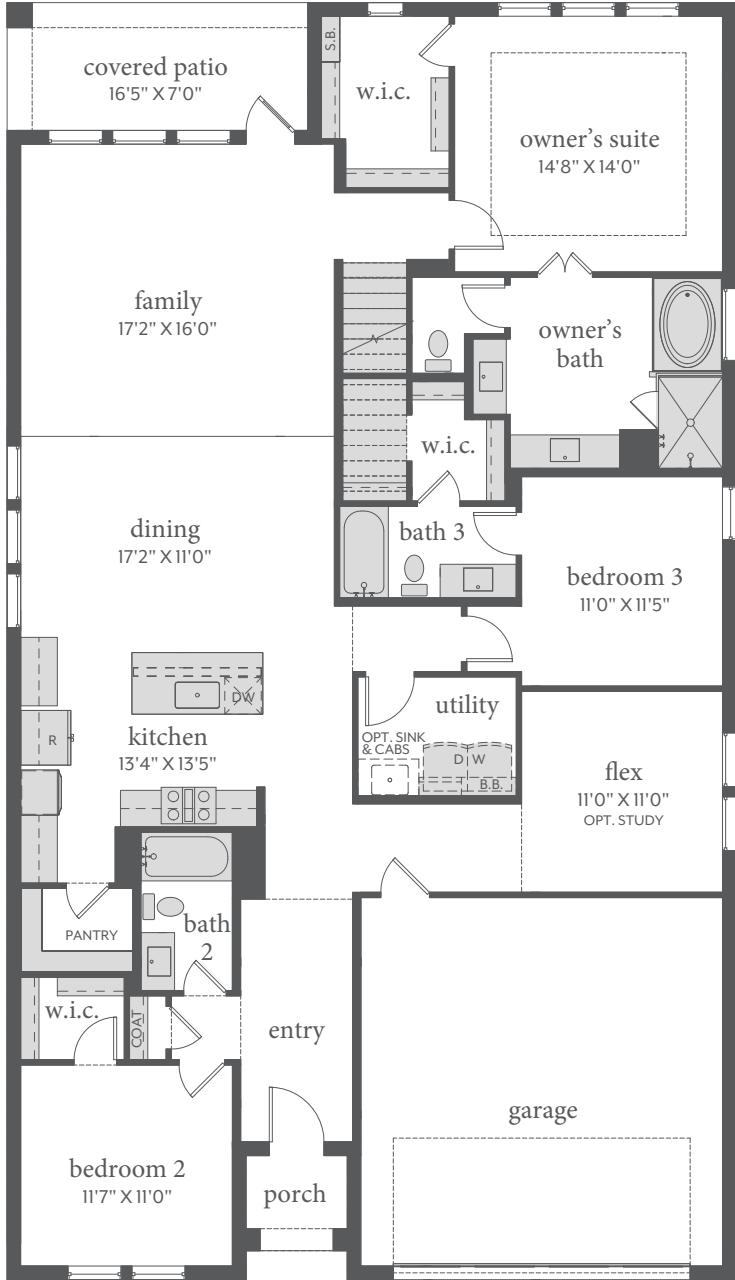

Painted Tree

FREDERIC | 2,730 Sq. Ft. | 4 | 4 | 2

FIRST FLOOR

SECOND FLOOR

All dimensions and square footage are approximate at Painted Tree and subject to change. Illustrations are artist's conception and not reproductions of original plans. The Normandy Homes policy of continual attention to design and construction requires that specifications, equipment and dimensions be subject to change without notice. Certain options can change room count. Please consult Community Sales Manager for details. 2023

Painted Tree

FREDERIC | 2,712 Sq. Ft. |  4 |  4 |  2

OPT. SHOWER ILO TUB
BATHS 2, 3 & 4

OPT. STUDY ILO FLEX

OPT. FIREPLACE

All dimensions and square footage are approximate at Painted Tree and subject to change. Illustrations are artist's conception and not reproductions of original plans. The Normandy Homes policy of continual attention to design and construction requires that specifications, equipment and dimensions be subject to change without notice. Certain options can change room count. Please consult Community Sales Manager for details. 2023