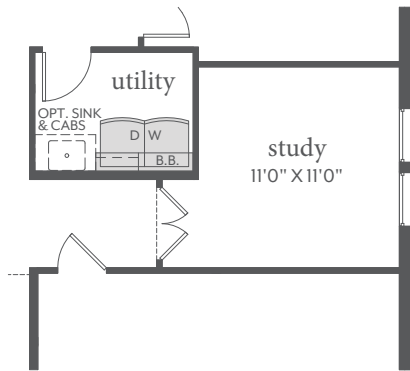

Painted Tree

FREDERIC | 2,730 Sq. Ft. | 4 | 4 | 2

FIRST FLOOR

SECOND FLOOR

All dimensions and square footage are approximate at Painted Tree and subject to change. Illustrations are artist's conception and not reproductions of original plans. The Normandy Homes policy of continual attention to design and construction requires that specifications, equipment and dimensions be subject to change without notice. Certain options can change room count. Please consult Community Sales Manager for details. 2023

Painted Tree

FREDERIC | 2,712 Sq. Ft. |  4 |  4 |  2

OPT. SHOWER ILO TUB
BATHS 2, 3 & 4

OPT. STUDY ILO FLEX

OPT. FIREPLACE

All dimensions and square footage are approximate at Painted Tree and subject to change. Illustrations are artist's conception and not reproductions of original plans. The Normandy Homes policy of continual attention to design and construction requires that specifications, equipment and dimensions be subject to change without notice. Certain options can change room count. Please consult Community Sales Manager for details. 2023