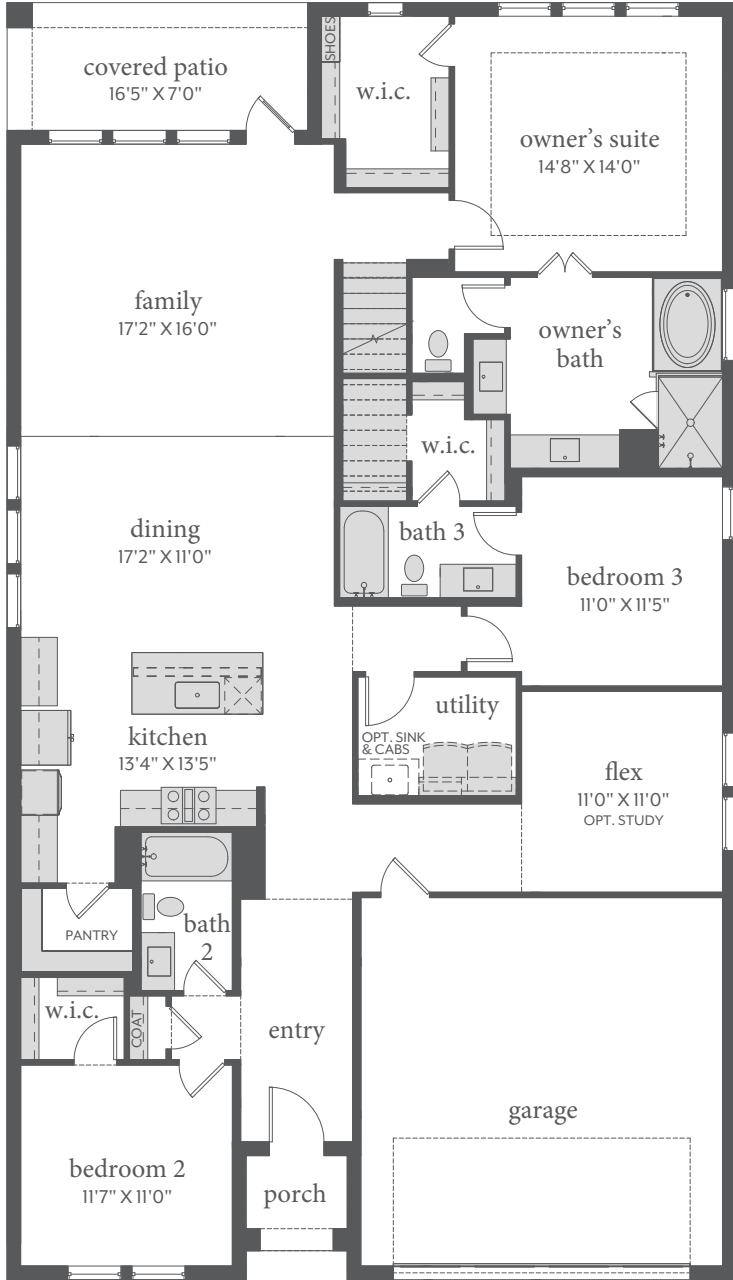

# Painted Tree

FREDERIC | 2,730 Sq. Ft.\* | 4 | 4 | 2

FIRST FLOOR - ELEVATION A\*

SECOND FLOOR - ELEVATION A\*

All dimensions and square footage are approximate at Painted Tree and subject to change. Illustrations are artist's conception and not reproductions of original plans. The Normandy Homes policy of continual attention to design and construction requires that specifications, equipment and dimensions be subject to change without notice. Certain options can change room count. Please consult Community Sales Manager for details. 1.14.2022

# Painted Tree

FREDERIC | 2,712 Sq. Ft.\* | 4 | 4 | 2

FIRST FLOOR - ELEVATION B

SECOND FLOOR - ELEVATION B

OPT. SHOWER ILO TUB  
BATHS 2, 3 & 4

OPT. STUDY ILO FLEX

OPT. FIREPLACE

OPT. ELECTIC FIREPLACE

All dimensions and square footage are approximate at Painted Tree and subject to change. Illustrations are artist's conception and not reproductions of original plans. The Normandy Homes policy of continual attention to design and construction requires that specifications, equipment and dimensions be subject to change without notice. Certain options can change room count. Please consult Community Sales Manager for details. 1.14.2022