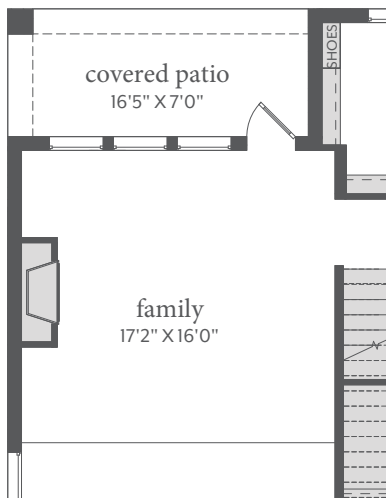

# Painted Tree

FREDERIC | 2,730 Sq. Ft.\* | 4 | 4 | 2

FIRST FLOOR - ELEVATION A\*

SECOND FLOOR - ELEVATION A\*

All dimensions and square footage are approximate at Painted Tree and subject to change. Illustrations are artist's conception and not reproductions of original plans. The Normandy Homes policy of continual attention to design and construction requires that specifications, equipment and dimensions be subject to change without notice. Certain options can change room count. Please consult Community Sales Manager for details. 1.14.2022

# Painted Tree

FREDERIC | 2,712 Sq. Ft.\* | 4 | 4 | 2

FIRST FLOOR - ELEVATION B

SECOND FLOOR - ELEVATION B

OPT. SHOWER ILO TUB  
BATHS 2, 3 & 4

OPT. STUDY ILO FLEX

OPT. FIREPLACE

OPT. ELECTIC FIREPLACE

All dimensions and square footage are approximate at Painted Tree and subject to change. Illustrations are artist's conception and not reproductions of original plans. The Normandy Homes policy of continual attention to design and construction requires that specifications, equipment and dimensions be subject to change without notice. Certain options can change room count. Please consult Community Sales Manager for details. 1.14.2022