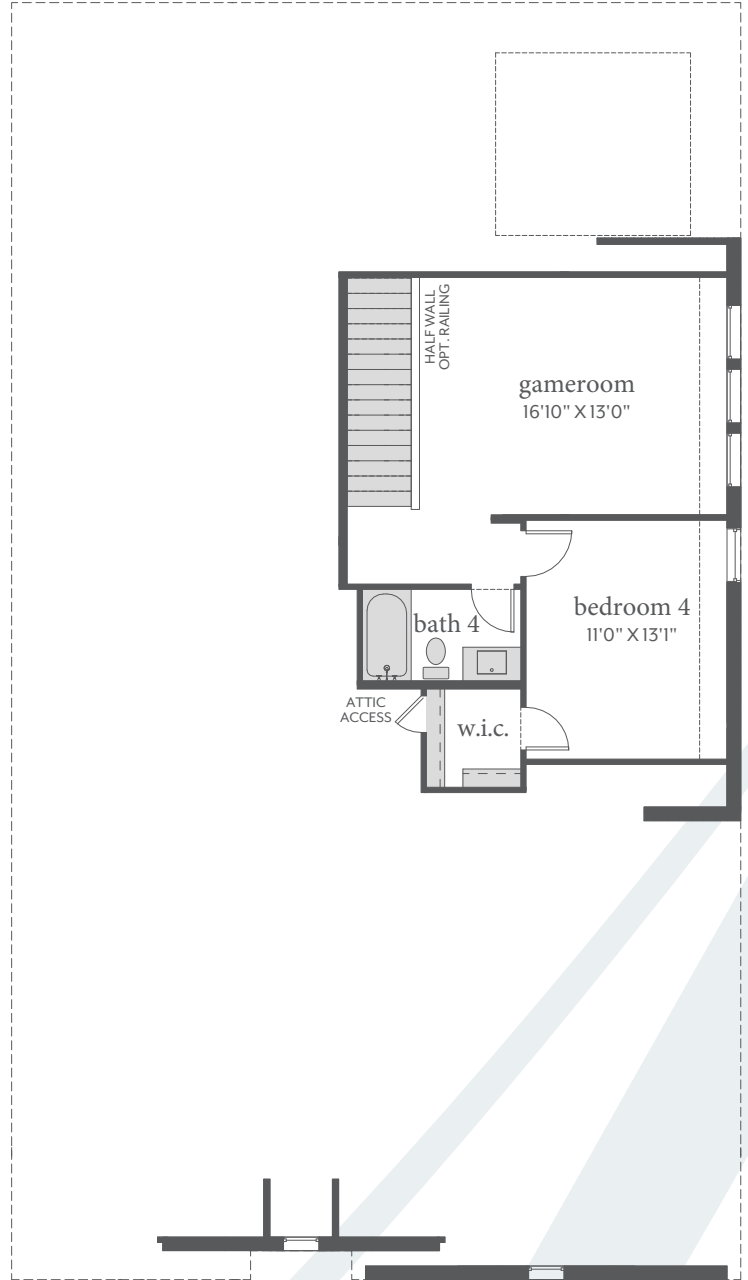

# Painted Tree

FREDERIC | 2,730 Sq. Ft.\* | 4 | 4 | 2

FIRST FLOOR - ELEVATION A\*

SECOND FLOOR - ELEVATION A\*

All dimensions and square footage are approximate at Painted Tree and subject to change. Illustrations are artist's conception and not reproductions of original plans. The Normandy Homes policy of continual attention to design and construction requires that specifications, equipment and dimensions be subject to change without notice. Certain options can change room count. Please consult Community Sales Manager for details. 1.14.2022

# Painted Tree

FREDERIC | 2,712 Sq. Ft.\* | 4 | 4 | 2

FIRST FLOOR - ELEVATION B

SECOND FLOOR - ELEVATION B

OPT. SHOWER ILO TUB  
BATHS 2, 3 & 4

OPT. STUDY ILO FLEX

OPT. FIREPLACE

OPT. ELECTIC FIREPLACE

All dimensions and square footage are approximate at Painted Tree and subject to change. Illustrations are artist's conception and not reproductions of original plans. The Normandy Homes policy of continual attention to design and construction requires that specifications, equipment and dimensions be subject to change without notice. Certain options can change room count. Please consult Community Sales Manager for details. 1.14.2022