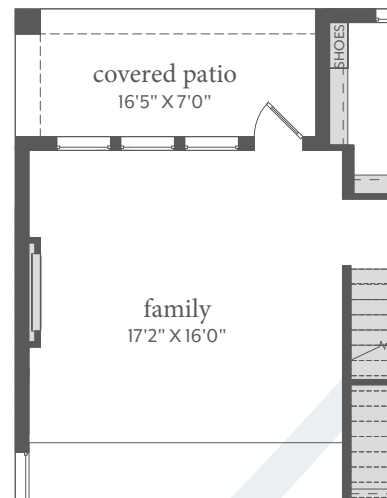

# Painted Tree

FREDERIC | 2,730 Sq. Ft.\* | 4 | 4 | 2

FIRST FLOOR - ELEVATION A\*

SECOND FLOOR - ELEVATION A\*

All dimensions and square footage are approximate at Painted Tree and subject to change. Illustrations are artist's conception and not reproductions of original plans. The Normandy Homes policy of continual attention to design and construction requires that specifications, equipment and dimensions be subject to change without notice. Certain options can change room count. Please consult Community Sales Manager for details. 1.14.2022

# Painted Tree

FREDERIC | 2,712 Sq. Ft.\* | 4 | 4 | 2

FIRST FLOOR - ELEVATION B

SECOND FLOOR - ELEVATION B

OPT. SHOWER ILO TUB  
BATHS 2, 3 & 4

OPT. STUDY ILO FLEX

OPT. FIREPLACE

OPT. ELECTIC FIREPLACE

All dimensions and square footage are approximate at Painted Tree and subject to change. Illustrations are artist's conception and not reproductions of original plans. The Normandy Homes policy of continual attention to design and construction requires that specifications, equipment and dimensions be subject to change without notice. Certain options can change room count. Please consult Community Sales Manager for details. 1.14.2022