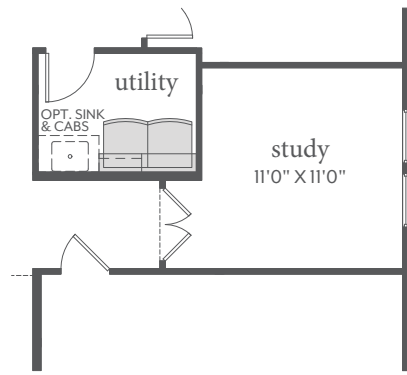

# Painted Tree

FREDERIC | 2,730 Sq. Ft.\* | 4 | 4 | 2

FIRST FLOOR - ELEVATION A\*

SECOND FLOOR - ELEVATION A\*

All dimensions and square footage are approximate at Painted Tree and subject to change. Illustrations are artist's conception and not reproductions of original plans. The Normandy Homes policy of continual attention to design and construction requires that specifications, equipment and dimensions be subject to change without notice. Certain options can change room count. Please consult Community Sales Manager for details. 1.14.2022

# Painted Tree

FREDERIC | 2,712 Sq. Ft.\* | 4 | 4 | 2

FIRST FLOOR - ELEVATION B

SECOND FLOOR - ELEVATION B

OPT. SHOWER ILO TUB  
BATHS 2, 3 & 4

OPT. STUDY ILO FLEX

OPT. FIREPLACE

OPT. ELECTIC FIREPLACE