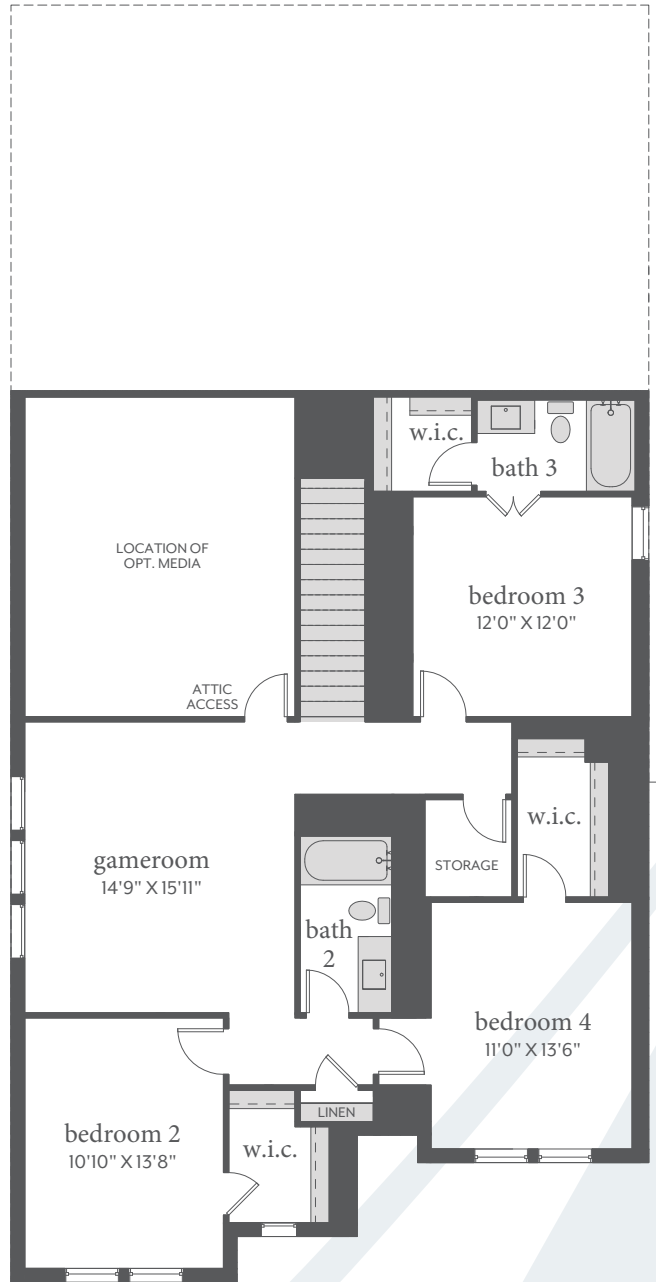

Painted Tree

JULIET | 2,981 Sq. Ft. | 4 | 3.5 | 2

FIRST FLOOR

SECOND FLOOR

All dimensions and square footage are approximate at Painted Tree and subject to change. Illustrations are artist's conception and not reproductions of original plans. The Normandy Homes policy of continual attention to design and construction requires that specifications, equipment and dimensions be subject to change without notice. Certain options can change room count. Please consult Community Sales Manager for details. 2023

Painted Tree

JULIET | 2,981 Sq. Ft. | 4 Beds | 3.5 Baths | 2 Cars

OPT. SHOWER ILO TUB
BATHS 2, 3 & 4

OPT. STUDY ILO FLEX

OPT. BATH 4

OPT. FIREPLACE

OPT. MEDIA AT SECOND FLOOR

All dimensions and square footage are approximate at Painted Tree and subject to change. Illustrations are artist's conception and not reproductions of original plans. The Normandy Homes policy of continual attention to design and construction requires that specifications, equipment and dimensions be subject to change without notice. Certain options can change room count. Please consult Community Sales Manager for details. 2023