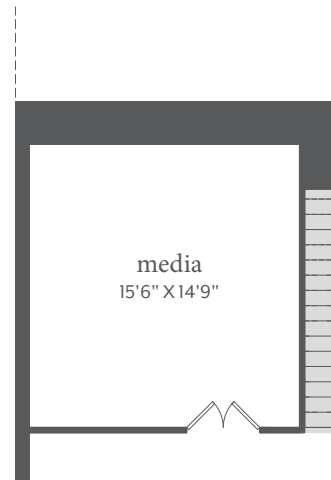

Painted Tree

JULIET | 2,981 Sq. Ft. | 4 | 3.5 | 2

FIRST FLOOR

SECOND FLOOR

All dimensions and square footage are approximate at Painted Tree and subject to change. Illustrations are artist's conception and not reproductions of original plans. The Normandy Homes policy of continual attention to design and construction requires that specifications, equipment and dimensions be subject to change without notice. Certain options can change room count. Please consult Community Sales Manager for details. 2023

Painted Tree

JULIET | 2,981 Sq. Ft. | 4 Beds | 3.5 Baths | 2 Cars

OPT. SHOWER ILO TUB
BATHS 2, 3 & 4

OPT. STUDY ILO FLEX

OPT. BATH 4

OPT. FIREPLACE

OPT. MEDIA AT SECOND FLOOR

All dimensions and square footage are approximate at Painted Tree and subject to change. Illustrations are artist's conception and not reproductions of original plans. The Normandy Homes policy of continual attention to design and construction requires that specifications, equipment and dimensions be subject to change without notice. Certain options can change room count. Please consult Community Sales Manager for details. 2023