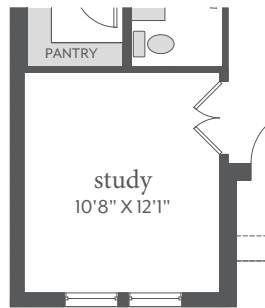

Painted Tree

JULIET | 2,981 Sq. Ft. | 4 | 3.5 | 2

FIRST FLOOR

SECOND FLOOR

All dimensions and square footage are approximate at Painted Tree and subject to change. Illustrations are artist's conception and not reproductions of original plans. The Normandy Homes policy of continual attention to design and construction requires that specifications, equipment and dimensions be subject to change without notice. Certain options can change room count. Please consult Community Sales Manager for details. 2023

Painted Tree

JULIET | 2,981 Sq. Ft. | 4 Beds | 3.5 Baths | 2 Cars

OPT. SHOWER ILO TUB
BATHS 2, 3 & 4

OPT. STUDY ILO FLEX

OPT. BATH 4

OPT. FIREPLACE

OPT. MEDIA AT SECOND FLOOR

All dimensions and square footage are approximate at Painted Tree and subject to change. Illustrations are artist's conception and not reproductions of original plans. The Normandy Homes policy of continual attention to design and construction requires that specifications, equipment and dimensions be subject to change without notice. Certain options can change room count. Please consult Community Sales Manager for details. 2023