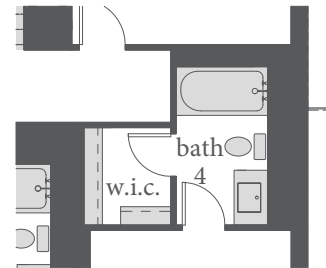

Painted Tree

JULIET | 2,981 Sq. Ft. | 4 | 3.5 | 2

FIRST FLOOR

SECOND FLOOR

All dimensions and square footage are approximate at Painted Tree and subject to change. Illustrations are artist's conception and not reproductions of original plans. The Normandy Homes policy of continual attention to design and construction requires that specifications, equipment and dimensions be subject to change without notice. Certain options can change room count. Please consult Community Sales Manager for details. 2023

Painted Tree

JULIET | 2,981 Sq. Ft. | 4 Beds | 3.5 Baths | 2 Cars

OPT. SHOWER ILO TUB
BATHS 2, 3 & 4

OPT. STUDY ILO FLEX

OPT. BATH 4

OPT. FIREPLACE

OPT. MEDIA AT SECOND FLOOR

All dimensions and square footage are approximate at Painted Tree and subject to change. Illustrations are artist's conception and not reproductions of original plans. The Normandy Homes policy of continual attention to design and construction requires that specifications, equipment and dimensions be subject to change without notice. Certain options can change room count. Please consult Community Sales Manager for details. 2023