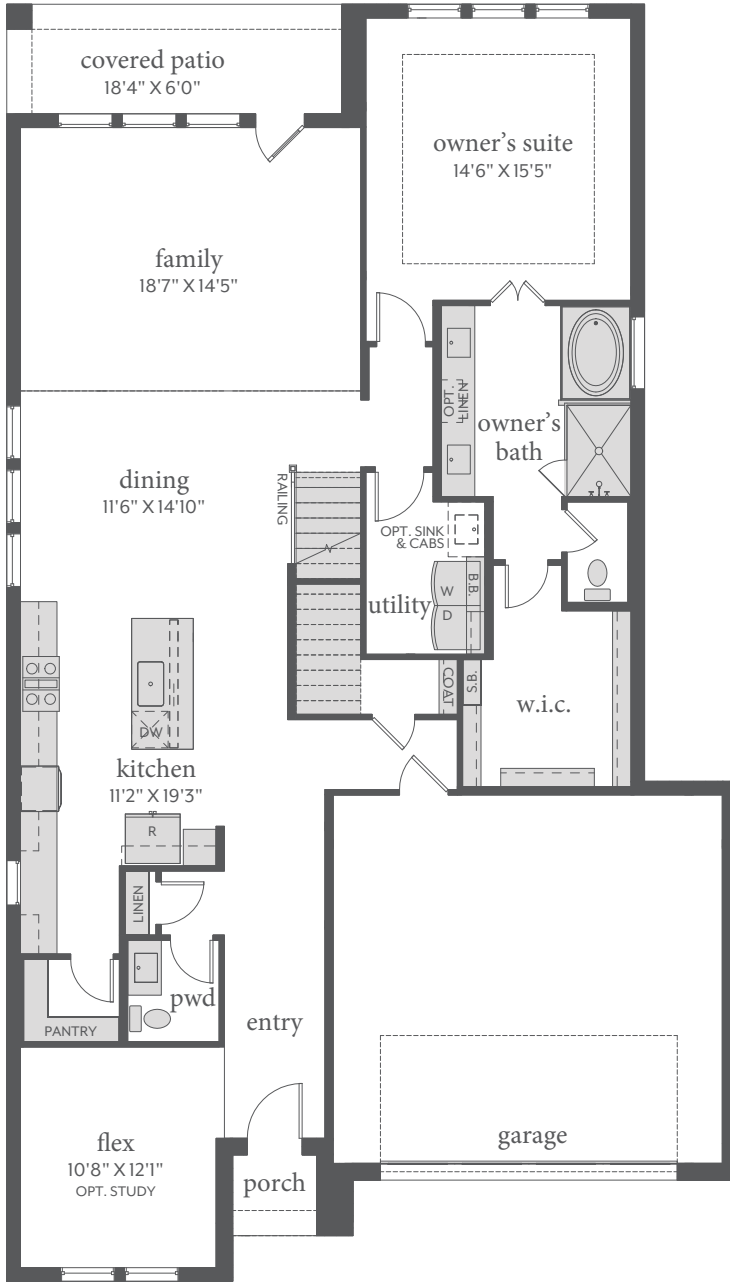

Painted Tree

JULIET | 2,981 Sq. Ft. | 4 | 3.5 | 2

FIRST FLOOR

SECOND FLOOR

All dimensions and square footage are approximate at Painted Tree and subject to change. Illustrations are artist's conception and not reproductions of original plans. The Normandy Homes policy of continual attention to design and construction requires that specifications, equipment and dimensions be subject to change without notice. Certain options can change room count. Please consult Community Sales Manager for details. 2023

Painted Tree

JULIET | 2,981 Sq. Ft. | 4 Beds | 3.5 Baths | 2 Cars

OPT. SHOWER ILO TUB
BATHS 2, 3 & 4

OPT. STUDY ILO FLEX

OPT. BATH 4

OPT. FIREPLACE

OPT. MEDIA AT SECOND FLOOR

All dimensions and square footage are approximate at Painted Tree and subject to change. Illustrations are artist's conception and not reproductions of original plans. The Normandy Homes policy of continual attention to design and construction requires that specifications, equipment and dimensions be subject to change without notice. Certain options can change room count. Please consult Community Sales Manager for details. 2023