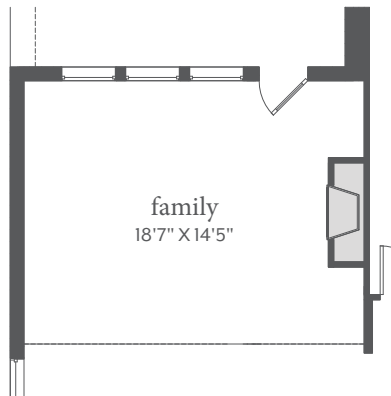

Painted Tree

JULIET | 2,981 Sq. Ft. | 4 | 3.5 | 2

FIRST FLOOR

SECOND FLOOR

All dimensions and square footage are approximate at Painted Tree and subject to change. Illustrations are artist's conception and not reproductions of original plans. The Normandy Homes policy of continual attention to design and construction requires that specifications, equipment and dimensions be subject to change without notice. Certain options can change room count. Please consult Community Sales Manager for details. 2023

Painted Tree

JULIET | 2,981 Sq. Ft. | 4 Beds | 3.5 Baths | 2 Cars

OPT. SHOWER ILO TUB
BATHS 2, 3 & 4

OPT. STUDY ILO FLEX

OPT. BATH 4

OPT. FIREPLACE

OPT. MEDIA AT SECOND FLOOR

All dimensions and square footage are approximate at Painted Tree and subject to change. Illustrations are artist's conception and not reproductions of original plans. The Normandy Homes policy of continual attention to design and construction requires that specifications, equipment and dimensions be subject to change without notice. Certain options can change room count. Please consult Community Sales Manager for details. 2023