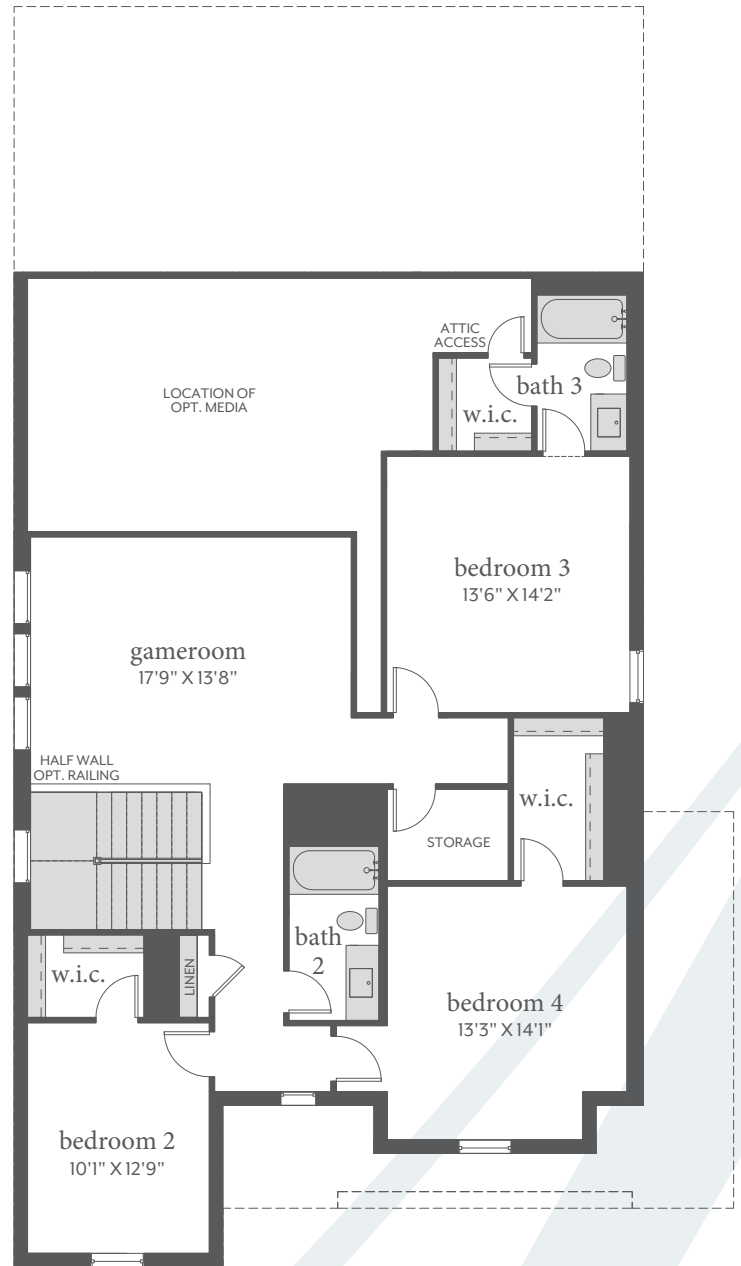

# Painted Tree

MARSEILLE | 2,974 Sq. Ft. | 4 Beds | 3.5 Baths | 2 Cars

FIRST FLOOR

SECOND FLOOR

All dimensions and square footage are approximate at Painted Tree and subject to change. Illustrations are artist's conception and not reproductions of original plans. The Normandy Homes policy of continual attention to design and construction requires that specifications, equipment and dimensions be subject to change without notice. Certain options can change room count. Please consult Community Sales Manager for details. 2023

# Painted Tree

MARSEILLE | 2,974 Sq. Ft. |  4 |  3.5 |  2

OPT. SHOWER ILO TUB  
BATHS 2, 3 & 4

OPT. STUDY ILO FLEX

OPT. MEDIA

OPT. BATH 4

OPT. FIREPLACE

All dimensions and square footage are approximate at Painted Tree and subject to change. Illustrations are artist's conception and not reproductions of original plans. The Normandy Homes policy of continual attention to design and construction requires that specifications, equipment and dimensions be subject to change without notice. Certain options can change room count. Please consult Community Sales Manager for details. 2023