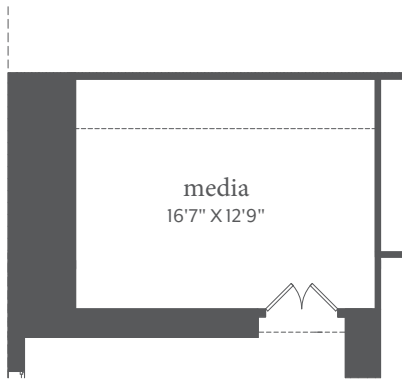

# Painted Tree

MARSEILLE | 2,974 Sq. Ft. | 4 Beds | 3.5 Baths | 2 Cars

FIRST FLOOR

SECOND FLOOR

All dimensions and square footage are approximate at Painted Tree and subject to change. Illustrations are artist's conception and not reproductions of original plans. The Normandy Homes policy of continual attention to design and construction requires that specifications, equipment and dimensions be subject to change without notice. Certain options can change room count. Please consult Community Sales Manager for details. 2023

# Painted Tree

MARSEILLE | 2,974 Sq. Ft. |  4 |  3.5 |  2

OPT. SHOWER ILO TUB  
BATHS 2, 3 & 4

OPT. STUDY ILO FLEX

OPT. MEDIA

OPT. BATH 4

OPT. FIREPLACE

All dimensions and square footage are approximate at Painted Tree and subject to change. Illustrations are artist's conception and not reproductions of original plans. The Normandy Homes policy of continual attention to design and construction requires that specifications, equipment and dimensions be subject to change without notice. Certain options can change room count. Please consult Community Sales Manager for details. 2023