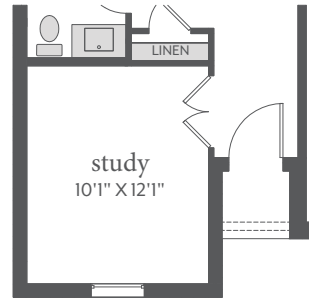

# Painted Tree

MARSEILLE | 2,974 Sq. Ft. | 4 Beds | 3.5 Baths | 2 Cars

FIRST FLOOR

SECOND FLOOR

All dimensions and square footage are approximate at Painted Tree and subject to change. Illustrations are artist's conception and not reproductions of original plans. The Normandy Homes policy of continual attention to design and construction requires that specifications, equipment and dimensions be subject to change without notice. Certain options can change room count. Please consult Community Sales Manager for details. 2023

# Painted Tree

MARSEILLE | 2,974 Sq. Ft. |  4 |  3.5 |  2

OPT. SHOWER ILO TUB  
BATHS 2, 3 & 4

OPT. STUDY ILO FLEX

OPT. MEDIA

OPT. BATH 4

OPT. FIREPLACE

All dimensions and square footage are approximate at Painted Tree and subject to change. Illustrations are artist's conception and not reproductions of original plans. The Normandy Homes policy of continual attention to design and construction requires that specifications, equipment and dimensions be subject to change without notice. Certain options can change room count. Please consult Community Sales Manager for details. 2023