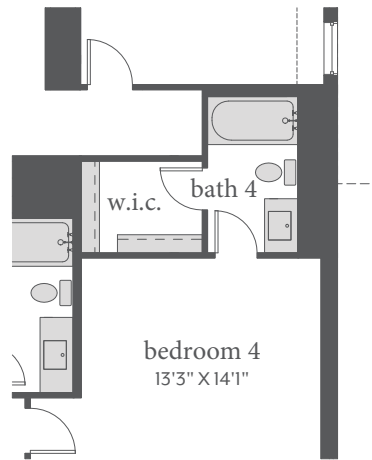

# Painted Tree

MARSEILLE | 2,974 Sq. Ft. | 4 Beds | 3.5 Baths | 2 Cars

FIRST FLOOR

SECOND FLOOR

All dimensions and square footage are approximate at Painted Tree and subject to change. Illustrations are artist's conception and not reproductions of original plans. The Normandy Homes policy of continual attention to design and construction requires that specifications, equipment and dimensions be subject to change without notice. Certain options can change room count. Please consult Community Sales Manager for details. 2023

# Painted Tree

MARSEILLE | 2,974 Sq. Ft. |  4 |  3.5 |  2

OPT. SHOWER ILO TUB  
BATHS 2, 3 & 4

OPT. STUDY ILO FLEX

OPT. MEDIA

OPT. BATH 4

OPT. FIREPLACE

All dimensions and square footage are approximate at Painted Tree and subject to change. Illustrations are artist's conception and not reproductions of original plans. The Normandy Homes policy of continual attention to design and construction requires that specifications, equipment and dimensions be subject to change without notice. Certain options can change room count. Please consult Community Sales Manager for details. 2023