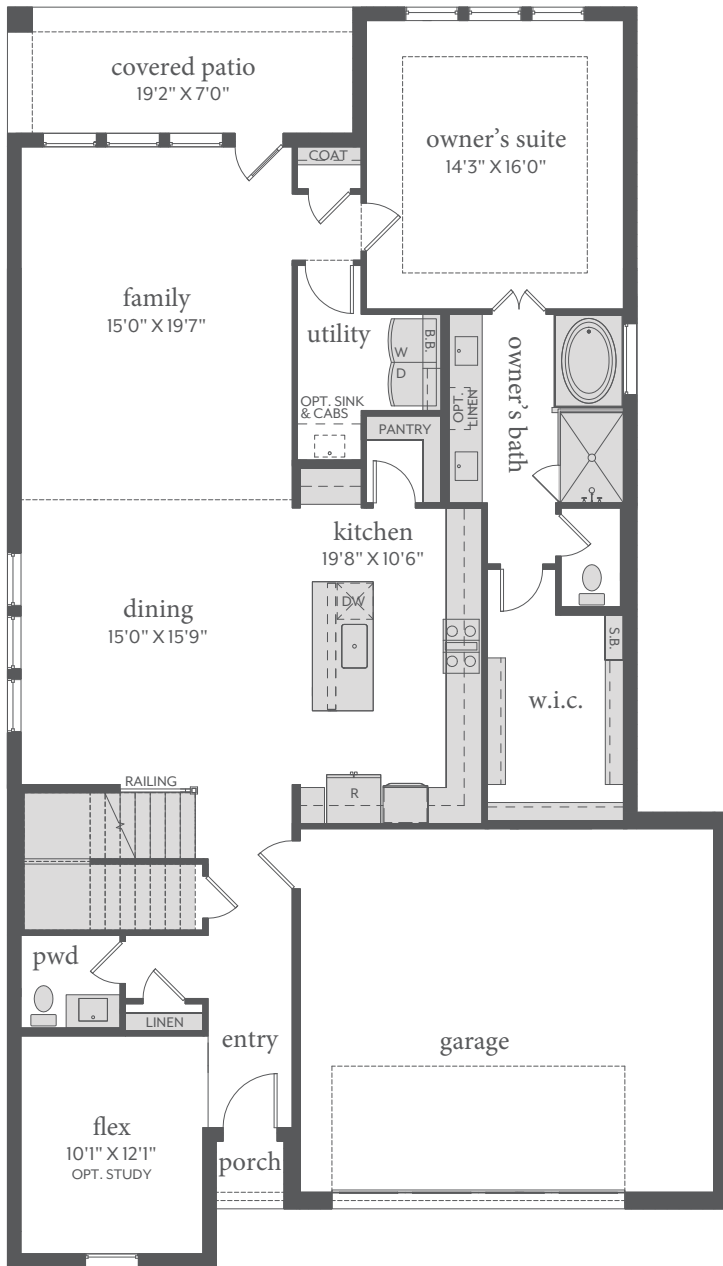

# Painted Tree

MARSEILLE | 2,974 Sq. Ft. | 4 Beds | 3.5 Baths | 2 Cars

FIRST FLOOR

SECOND FLOOR

All dimensions and square footage are approximate at Painted Tree and subject to change. Illustrations are artist's conception and not reproductions of original plans. The Normandy Homes policy of continual attention to design and construction requires that specifications, equipment and dimensions be subject to change without notice. Certain options can change room count. Please consult Community Sales Manager for details. 2023

# Painted Tree

MARSEILLE | 2,974 Sq. Ft. |  4 |  3.5 |  2

OPT. SHOWER ILO TUB  
BATHS 2, 3 & 4

OPT. STUDY ILO FLEX

OPT. MEDIA

OPT. BATH 4

OPT. FIREPLACE

All dimensions and square footage are approximate at Painted Tree and subject to change. Illustrations are artist's conception and not reproductions of original plans. The Normandy Homes policy of continual attention to design and construction requires that specifications, equipment and dimensions be subject to change without notice. Certain options can change room count. Please consult Community Sales Manager for details. 2023