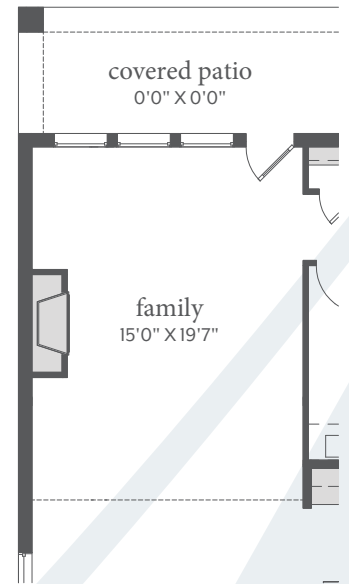

# Painted Tree

MARSEILLE | 2,974 Sq. Ft. | 4 Beds | 3.5 Baths | 2 Cars

FIRST FLOOR

SECOND FLOOR

All dimensions and square footage are approximate at Painted Tree and subject to change. Illustrations are artist's conception and not reproductions of original plans. The Normandy Homes policy of continual attention to design and construction requires that specifications, equipment and dimensions be subject to change without notice. Certain options can change room count. Please consult Community Sales Manager for details. 2023

# Painted Tree

MARSEILLE | 2,974 Sq. Ft. |  4 |  3.5 |  2

OPT. SHOWER ILO TUB  
BATHS 2, 3 & 4

OPT. STUDY ILO FLEX

OPT. MEDIA

OPT. BATH 4

OPT. FIREPLACE

All dimensions and square footage are approximate at Painted Tree and subject to change. Illustrations are artist's conception and not reproductions of original plans. The Normandy Homes policy of continual attention to design and construction requires that specifications, equipment and dimensions be subject to change without notice. Certain options can change room count. Please consult Community Sales Manager for details. 2023