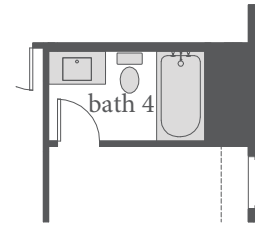

Painted Tree

ORLEANS | 3,172 Sq. Ft. | 4 Beds | 3 Baths | 2 Cars

FIRST FLOOR

SECOND FLOOR

All dimensions and square footage are approximate at Painted Tree and subject to change. Illustrations are artist's conception and not reproductions of original plans. The Normandy Homes policy of continual attention to design and construction requires that specifications, equipment and dimensions be subject to change without notice. Certain options can change room count. Please consult Community Sales Manager for details. 2023

Painted Tree

ORLEANS | 3,172 Sq. Ft. |  4 |  3 |  2

OPT. SHOWER ILO TUB
BATHS 2, 3, 4 & 5

OPT. POWDER ILO
STORAGE 1

OPT. BATH 4 AT BEDROOM 4
ILO STORAGE 2

OPT. FIREPLACE

OPT. BEDROOM 5 / BATH 5

OPT. STUDY ILO FLEX