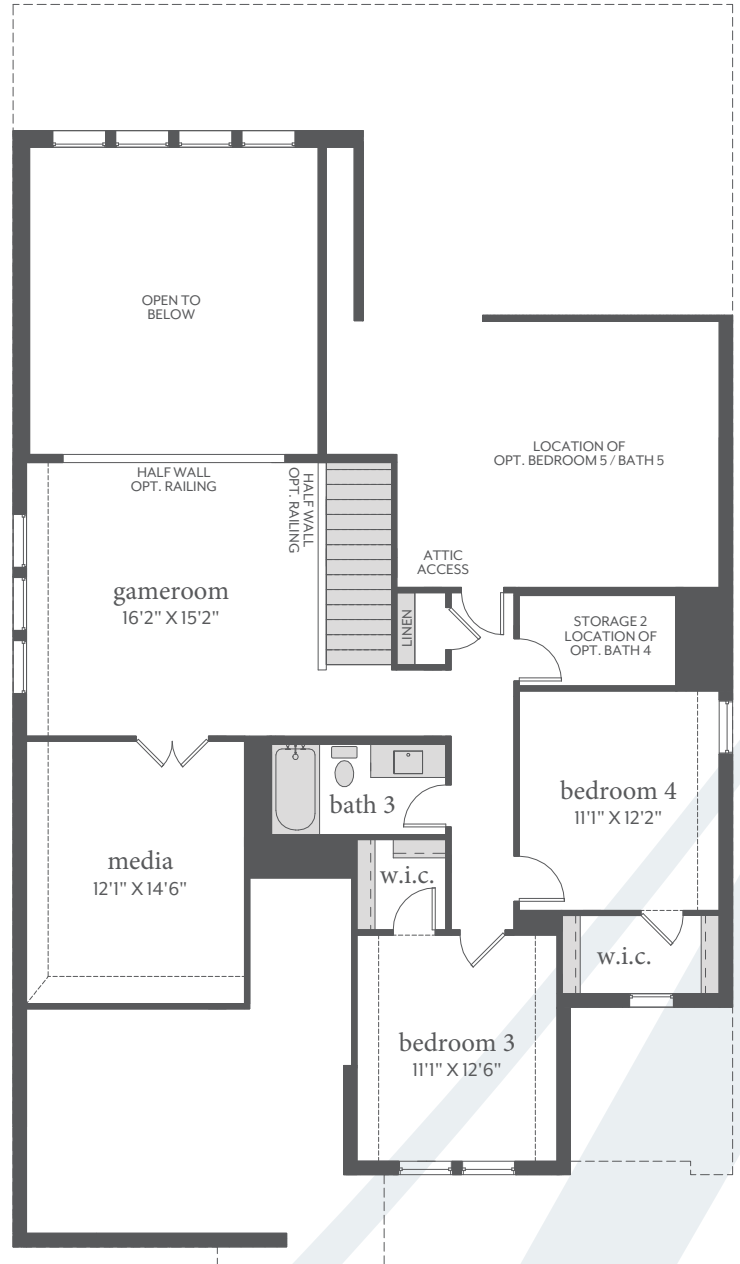

Painted Tree

ORLEANS | 3,172 Sq. Ft. | 4 Beds | 3 Baths | 2 Cars

FIRST FLOOR

SECOND FLOOR

All dimensions and square footage are approximate at Painted Tree and subject to change. Illustrations are artist's conception and not reproductions of original plans. The Normandy Homes policy of continual attention to design and construction requires that specifications, equipment and dimensions be subject to change without notice. Certain options can change room count. Please consult Community Sales Manager for details. 2023

Painted Tree

ORLEANS | 3,172 Sq. Ft. |  4 |  3 |  2

OPT. SHOWER ILO TUB
BATHS 2, 3, 4 & 5

OPT. POWDER ILO
STORAGE 1

OPT. BATH 4 AT BEDROOM 4
ILO STORAGE 2

OPT. FIREPLACE

OPT. BEDROOM 5 / BATH 5

OPT. STUDY ILO FLEX

All dimensions and square footage are approximate at Painted Tree and subject to change. Illustrations are artist's conception and not reproductions of original plans. The Normandy Homes policy of continual attention to design and construction requires that specifications, equipment and dimensions be subject to change without notice. Certain options can change room count. Please consult Community Sales Manager for details. 2023