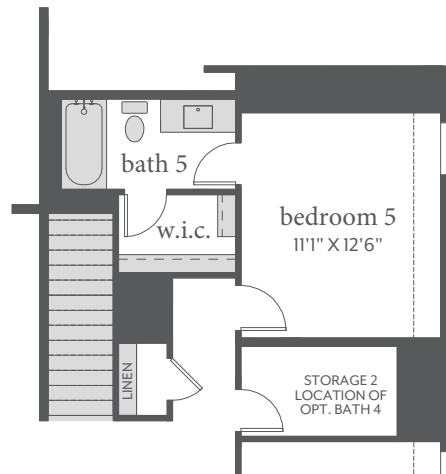

Painted Tree

ORLEANS | 3,172 Sq. Ft. | 4 Beds | 3 Baths | 2 Cars

FIRST FLOOR

SECOND FLOOR

All dimensions and square footage are approximate at Painted Tree and subject to change. Illustrations are artist's conception and not reproductions of original plans. The Normandy Homes policy of continual attention to design and construction requires that specifications, equipment and dimensions be subject to change without notice. Certain options can change room count. Please consult Community Sales Manager for details. 2023

Painted Tree

ORLEANS | 3,172 Sq. Ft. |  4 |  3 |  2

OPT. SHOWER ILO TUB
BATHS 2, 3, 4 & 5

OPT. POWDER ILO
STORAGE 1

OPT. BATH 4 AT BEDROOM 4
ILO STORAGE 2

OPT. FIREPLACE

OPT. BEDROOM 5 / BATH 5

OPT. STUDY ILO FLEX

All dimensions and square footage are approximate at Painted Tree and subject to change. Illustrations are artist's conception and not reproductions of original plans. The Normandy Homes policy of continual attention to design and construction requires that specifications, equipment and dimensions be subject to change without notice. Certain options can change room count. Please consult Community Sales Manager for details. 2023