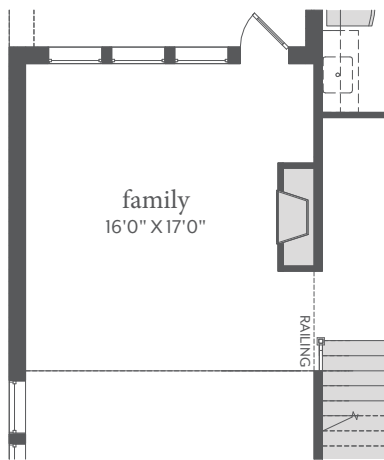

Painted Tree

ORLEANS | 3,172 Sq. Ft. | 4 Beds | 3 Baths | 2 Cars

FIRST FLOOR

SECOND FLOOR

All dimensions and square footage are approximate at Painted Tree and subject to change. Illustrations are artist's conception and not reproductions of original plans. The Normandy Homes policy of continual attention to design and construction requires that specifications, equipment and dimensions be subject to change without notice. Certain options can change room count. Please consult Community Sales Manager for details. 2023

Painted Tree

ORLEANS | 3,172 Sq. Ft. |  4 |  3 |  2

OPT. SHOWER ILO TUB
BATHS 2, 3, 4 & 5

OPT. POWDER ILO
STORAGE 1

OPT. BATH 4 AT BEDROOM 4
ILO STORAGE 2

OPT. FIREPLACE

OPT. BEDROOM 5 / BATH 5

OPT. STUDY ILO FLEX

All dimensions and square footage are approximate at Painted Tree and subject to change. Illustrations are artist's conception and not reproductions of original plans. The Normandy Homes policy of continual attention to design and construction requires that specifications, equipment and dimensions be subject to change without notice. Certain options can change room count. Please consult Community Sales Manager for details. 2023