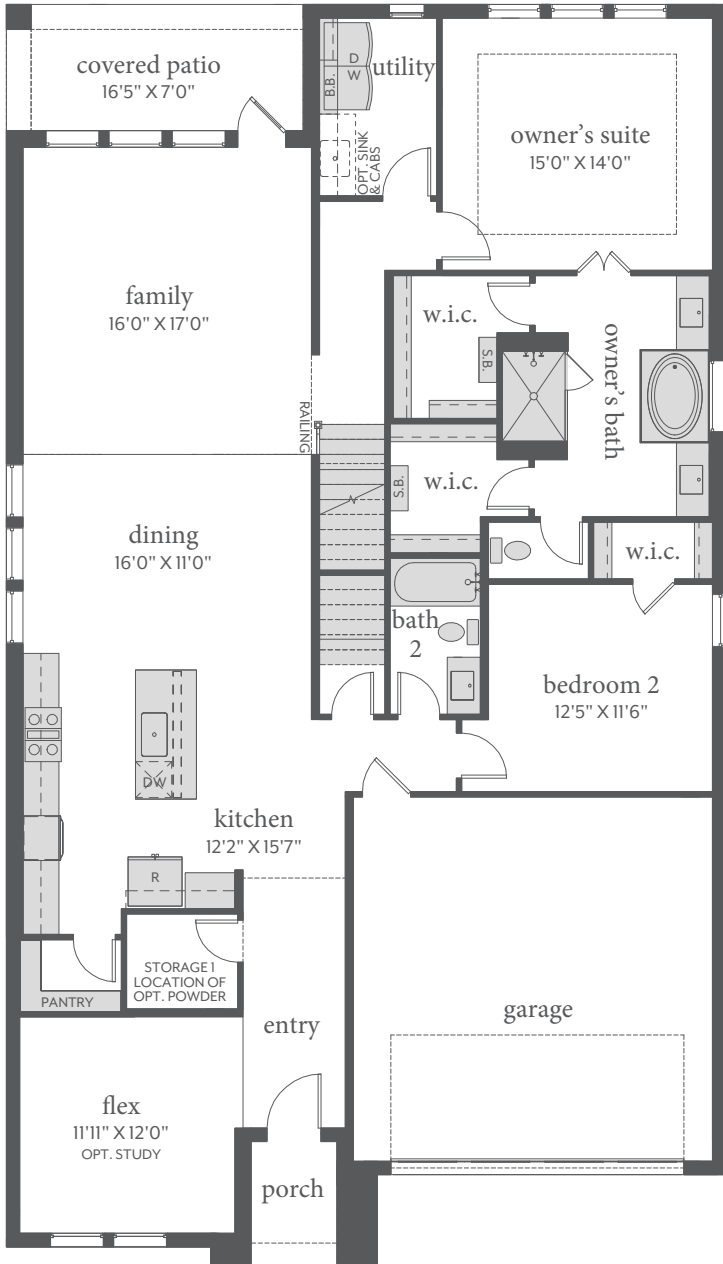

Painted Tree

ORLEANS | 3,172 Sq. Ft. | 4 Beds | 3 Baths | 2 Cars

FIRST FLOOR

SECOND FLOOR

All dimensions and square footage are approximate at Painted Tree and subject to change. Illustrations are artist's conception and not reproductions of original plans. The Normandy Homes policy of continual attention to design and construction requires that specifications, equipment and dimensions be subject to change without notice. Certain options can change room count. Please consult Community Sales Manager for details. 2023

Painted Tree

ORLEANS | 3,172 Sq. Ft. |  4 |  3 |  2

OPT. SHOWER ILO TUB
BATHS 2, 3, 4 & 5

OPT. POWDER ILO
STORAGE 1

OPT. BATH 4 AT BEDROOM 4
ILO STORAGE 2

OPT. FIREPLACE

OPT. BEDROOM 5 / BATH 5

OPT. STUDY ILO FLEX

All dimensions and square footage are approximate at Painted Tree and subject to change. Illustrations are artist's conception and not reproductions of original plans. The Normandy Homes policy of continual attention to design and construction requires that specifications, equipment and dimensions be subject to change without notice. Certain options can change room count. Please consult Community Sales Manager for details. 2023