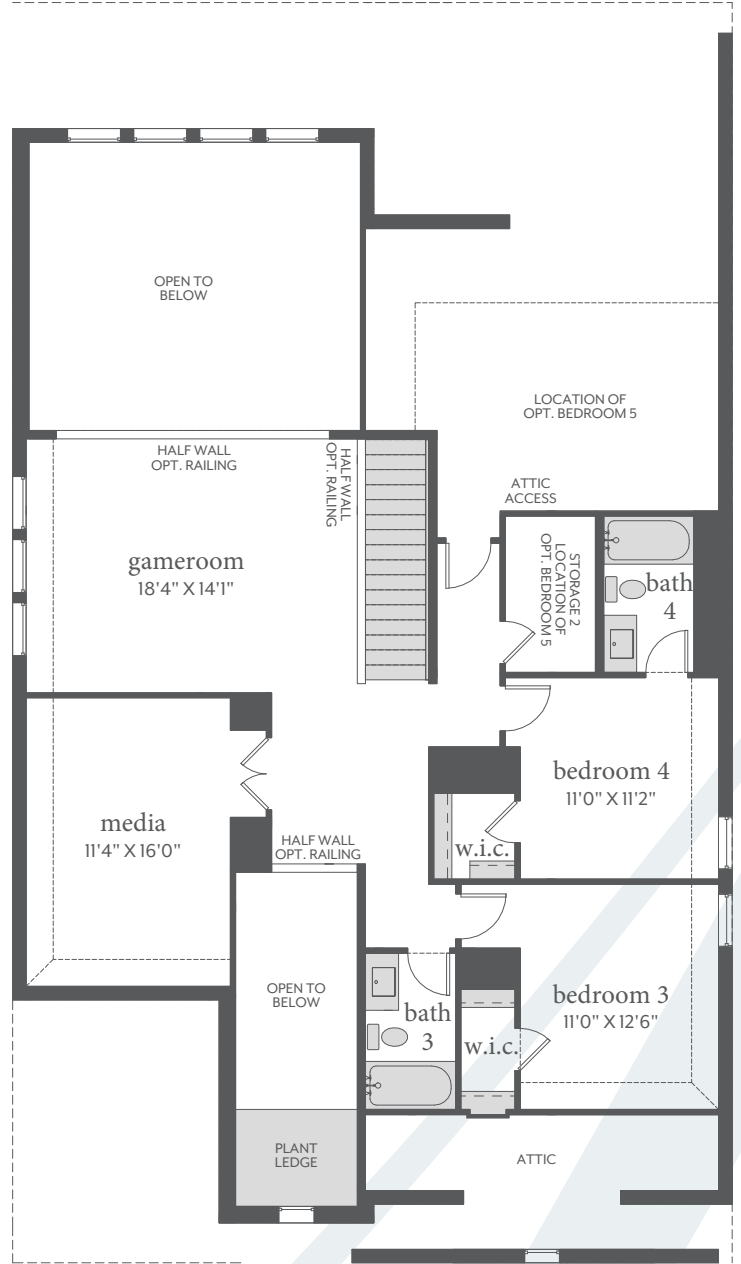

Painted Tree

TOULOUSE | 3,356 Sq. Ft. | 4 | 4 | 2

FIRST FLOOR

SECOND FLOOR

All dimensions and square footage are approximate at Painted Tree and subject to change. Illustrations are artist's conception and not reproductions of original plans. The Normandy Homes policy of continual attention to design and construction requires that specifications, equipment and dimensions be subject to change without notice. Certain options can change room count. Please consult Community Sales Manager for details. 2023

Painted Tree

TOULOUSE | 3,356 Sq. Ft. |  4 |  4 |  2

OPT. SHOWER ILO TUB
BATHS 2, 3, 4 & 5

OPT. POWDER ILO
STORAGE 1

OPT. STUDY ILO FLEX

OPT. KITCHEN ISLAND
W/ EXTENDED COUNTER / POSTS

OPT. FIREPLACE

OPT. BEDROOM / BATH 5

All dimensions and square footage are approximate at Painted Tree and subject to change. Illustrations are artist's conception and not reproductions of original plans. The Normandy Homes policy of continual attention to design and construction requires that specifications, equipment and dimensions be subject to change without notice. Certain options can change room count. Please consult Community Sales Manager for details. 2023