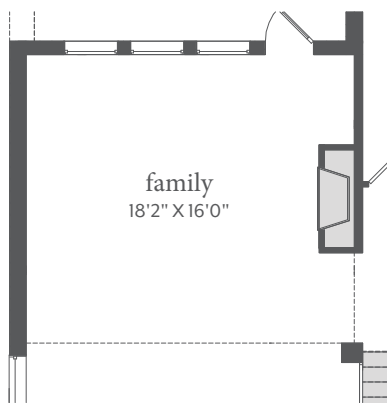

Painted Tree

TOULOUSE | 3,356 Sq. Ft. | 4 | 4 | 2

FIRST FLOOR

SECOND FLOOR

All dimensions and square footage are approximate at Painted Tree and subject to change. Illustrations are artist's conception and not reproductions of original plans. The Normandy Homes policy of continual attention to design and construction requires that specifications, equipment and dimensions be subject to change without notice. Certain options can change room count. Please consult Community Sales Manager for details. 2023

Painted Tree

TOULOUSE | 3,356 Sq. Ft. |  4 |  4 |  2

OPT. SHOWER ILO TUB
BATHS 2, 3, 4 & 5

OPT. POWDER ILO
STORAGE 1

OPT. STUDY ILO FLEX

OPT. KITCHEN ISLAND
W/ EXTENDED COUNTER / POSTS

OPT. FIREPLACE

OPT. BEDROOM / BATH 5

All dimensions and square footage are approximate at Painted Tree and subject to change. Illustrations are artist's conception and not reproductions of original plans. The Normandy Homes policy of continual attention to design and construction requires that specifications, equipment and dimensions be subject to change without notice. Certain options can change room count. Please consult Community Sales Manager for details. 2023