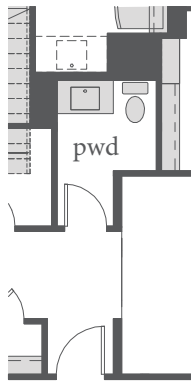

Painted Tree

TOULOUSE | 3,356 Sq. Ft. | 4 | 4 | 2

FIRST FLOOR

SECOND FLOOR

All dimensions and square footage are approximate at Painted Tree and subject to change. Illustrations are artist's conception and not reproductions of original plans. The Normandy Homes policy of continual attention to design and construction requires that specifications, equipment and dimensions be subject to change without notice. Certain options can change room count. Please consult Community Sales Manager for details. 2023

Painted Tree

TOULOUSE | 3,356 Sq. Ft. |  4 |  4 |  2

OPT. SHOWER ILO TUB
BATHS 2, 3, 4 & 5

OPT. POWDER ILO
STORAGE 1

OPT. STUDY ILO FLEX

OPT. KITCHEN ISLAND
W/ EXTENDED COUNTER / POSTS

OPT. FIREPLACE

OPT. BEDROOM / BATH 5