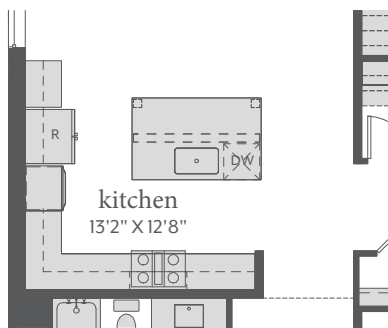

Painted Tree

TOULOUSE | 3,356 Sq. Ft. | 4 | 4 | 2

FIRST FLOOR

SECOND FLOOR

All dimensions and square footage are approximate at Painted Tree and subject to change. Illustrations are artist's conception and not reproductions of original plans. The Normandy Homes policy of continual attention to design and construction requires that specifications, equipment and dimensions be subject to change without notice. Certain options can change room count. Please consult Community Sales Manager for details. 2023

Painted Tree

TOULOUSE | 3,356 Sq. Ft. |  4 |  4 |  2

OPT. SHOWER ILO TUB
BATHS 2, 3, 4 & 5

OPT. POWDER ILO
STORAGE 1

OPT. STUDY ILO FLEX

OPT. KITCHEN ISLAND
W/ EXTENDED COUNTER / POSTS

OPT. FIREPLACE

OPT. BEDROOM / BATH 5

All dimensions and square footage are approximate at Painted Tree and subject to change. Illustrations are artist's conception and not reproductions of original plans. The Normandy Homes policy of continual attention to design and construction requires that specifications, equipment and dimensions be subject to change without notice. Certain options can change room count. Please consult Community Sales Manager for details. 2023