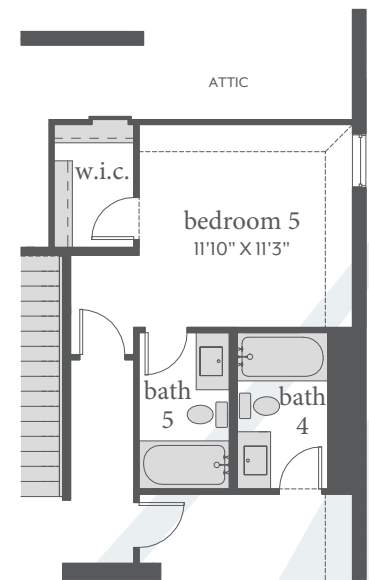

Painted Tree

TOULOUSE | 3,356 Sq. Ft. | 4 | 4 | 2

FIRST FLOOR

SECOND FLOOR

All dimensions and square footage are approximate at Painted Tree and subject to change. Illustrations are artist's conception and not reproductions of original plans. The Normandy Homes policy of continual attention to design and construction requires that specifications, equipment and dimensions be subject to change without notice. Certain options can change room count. Please consult Community Sales Manager for details. 2023

Painted Tree

TOULOUSE | 3,356 Sq. Ft. |  4 |  4 |  2

OPT. SHOWER ILO TUB
BATHS 2, 3, 4 & 5

OPT. POWDER ILO
STORAGE 1

OPT. STUDY ILO FLEX

OPT. KITCHEN ISLAND
W/ EXTENDED COUNTER / POSTS

OPT. FIREPLACE

OPT. BEDROOM / BATH 5

All dimensions and square footage are approximate at Painted Tree and subject to change. Illustrations are artist's conception and not reproductions of original plans. The Normandy Homes policy of continual attention to design and construction requires that specifications, equipment and dimensions be subject to change without notice. Certain options can change room count. Please consult Community Sales Manager for details. 2023