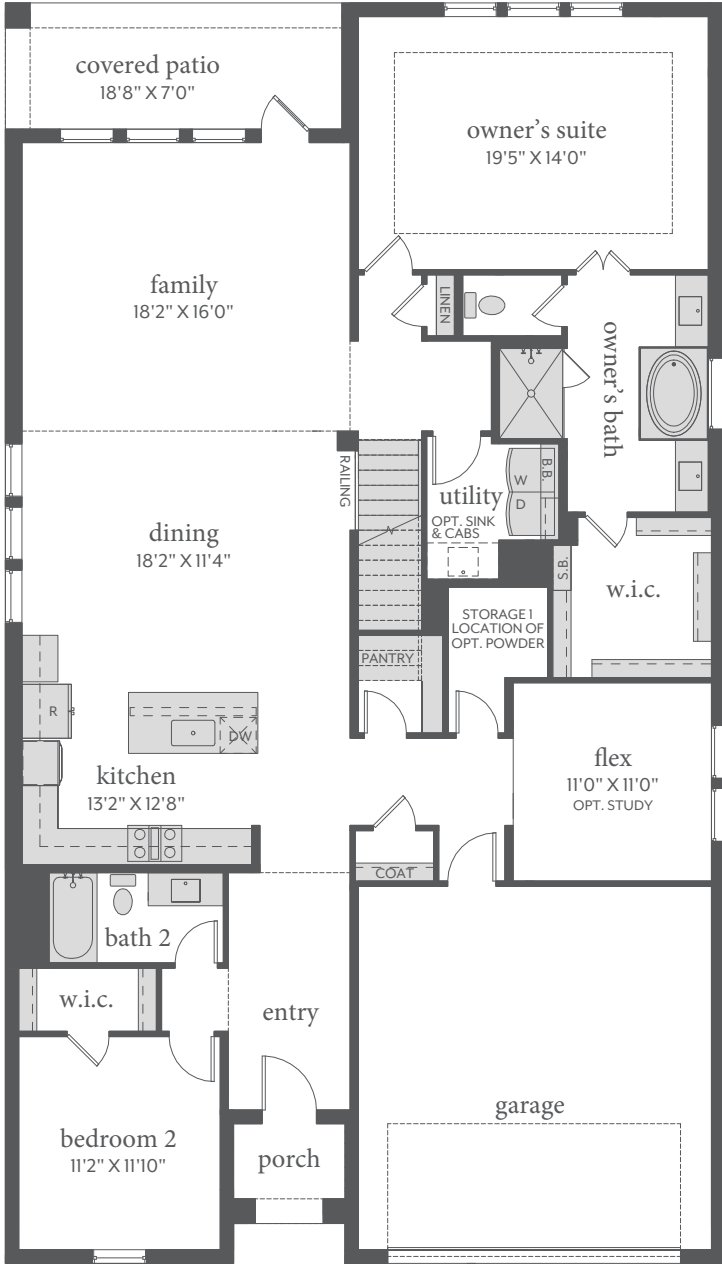

Painted Tree

TOULOUSE | 3,356 Sq. Ft. | 4 | 4 | 2

FIRST FLOOR

SECOND FLOOR

All dimensions and square footage are approximate at Painted Tree and subject to change. Illustrations are artist's conception and not reproductions of original plans. The Normandy Homes policy of continual attention to design and construction requires that specifications, equipment and dimensions be subject to change without notice. Certain options can change room count. Please consult Community Sales Manager for details. 2023

Painted Tree

TOULOUSE | 3,356 Sq. Ft. |  4 |  4 |  2

OPT. SHOWER ILO TUB
BATHS 2, 3, 4 & 5

OPT. POWDER ILO
STORAGE 1

OPT. STUDY ILO FLEX

OPT. KITCHEN ISLAND
W/ EXTENDED COUNTER / POSTS

OPT. FIREPLACE

OPT. BEDROOM / BATH 5

All dimensions and square footage are approximate at Painted Tree and subject to change. Illustrations are artist's conception and not reproductions of original plans. The Normandy Homes policy of continual attention to design and construction requires that specifications, equipment and dimensions be subject to change without notice. Certain options can change room count. Please consult Community Sales Manager for details. 2023