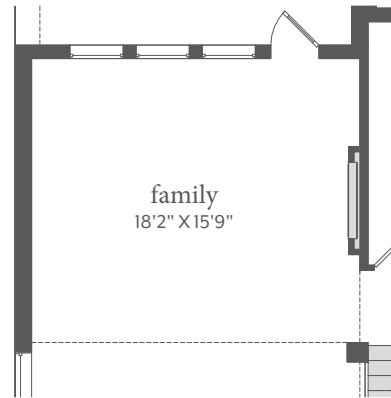

Painted Tree

TRIOMPHE | 3,161 Sq. Ft. | 4 Beds | 4.5 Baths | 2 Cars

FIRST FLOOR - ELEVATION A

SECOND FLOOR - ELEVATION A

All dimensions and square footage are approximate at Painted Tree and subject to change. Illustrations are artist's conception and not reproductions of original plans. The Normandy Homes policy of continual attention to design and construction requires that specifications, equipment and dimensions be subject to change without notice. Certain options can change room count. Please consult Community Sales Manager for details. 1.14.2022

Painted Tree

TRIOMPHE | 3,161 Sq. Ft. |  4 |  4.5 |  2

OPT. SHOWER I/O TUB
BATHS 2, 3 & 4

OPT. FIREPLACE

OPT. ELECTRIC FIREPLACE

All dimensions and square footage are approximate at Painted Tree and subject to change. Illustrations are artist's conception and not reproductions of original plans. The Normandy Homes policy of continual attention to design and construction requires that specifications, equipment and dimensions be subject to change without notice. Certain options can change room count. Please consult Community Sales Manager for details. 1.14.2022