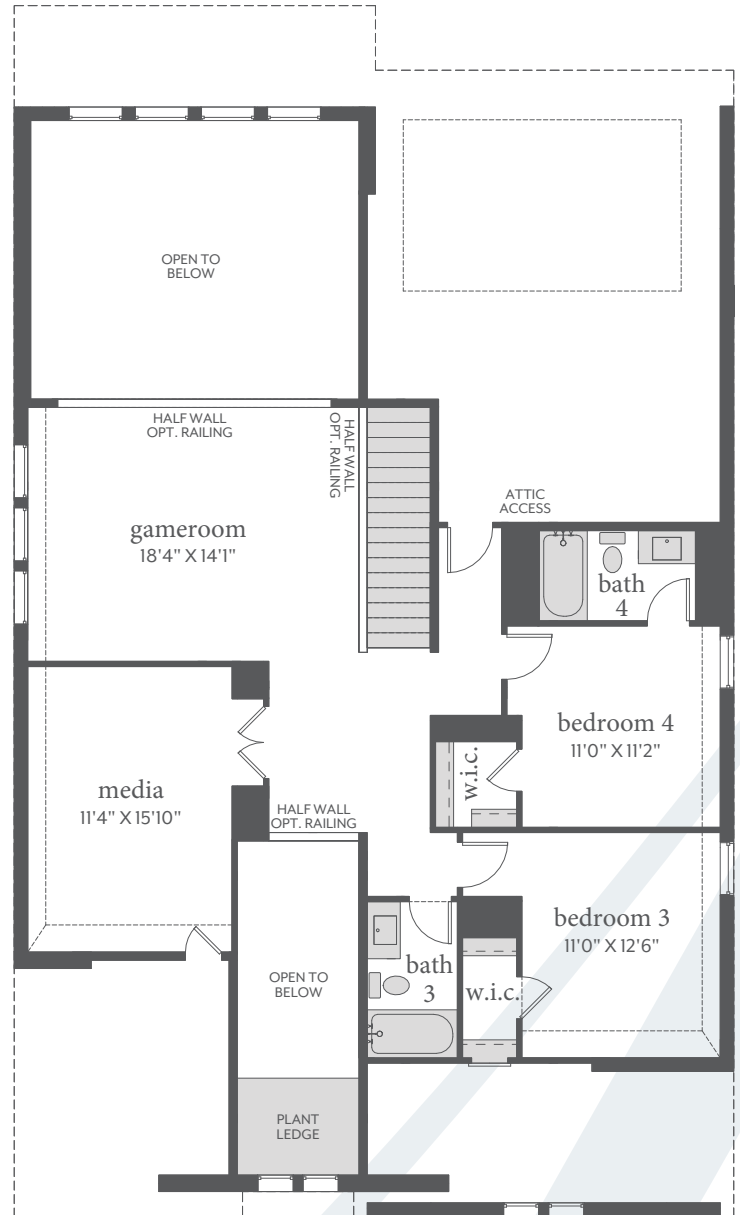

Painted Tree

TRIOMPHE | 3,161 Sq. Ft. | 4 Beds | 4.5 Baths | 2 Cars

FIRST FLOOR - ELEVATION A

SECOND FLOOR - ELEVATION A

All dimensions and square footage are approximate at Painted Tree and subject to change. Illustrations are artist's conception and not reproductions of original plans. The Normandy Homes policy of continual attention to design and construction requires that specifications, equipment and dimensions be subject to change without notice. Certain options can change room count. Please consult Community Sales Manager for details. 1.14.2022

Painted Tree

TRIOMPHE | 3,161 Sq. Ft. |  4 |  4.5 |  2

OPT. SHOWER I/O TUB
BATHS 2, 3 & 4

OPT. FIREPLACE

OPT. ELECTRIC FIREPLACE

All dimensions and square footage are approximate at Painted Tree and subject to change. Illustrations are artist's conception and not reproductions of original plans. The Normandy Homes policy of continual attention to design and construction requires that specifications, equipment and dimensions be subject to change without notice. Certain options can change room count. Please consult Community Sales Manager for details. 1.14.2022