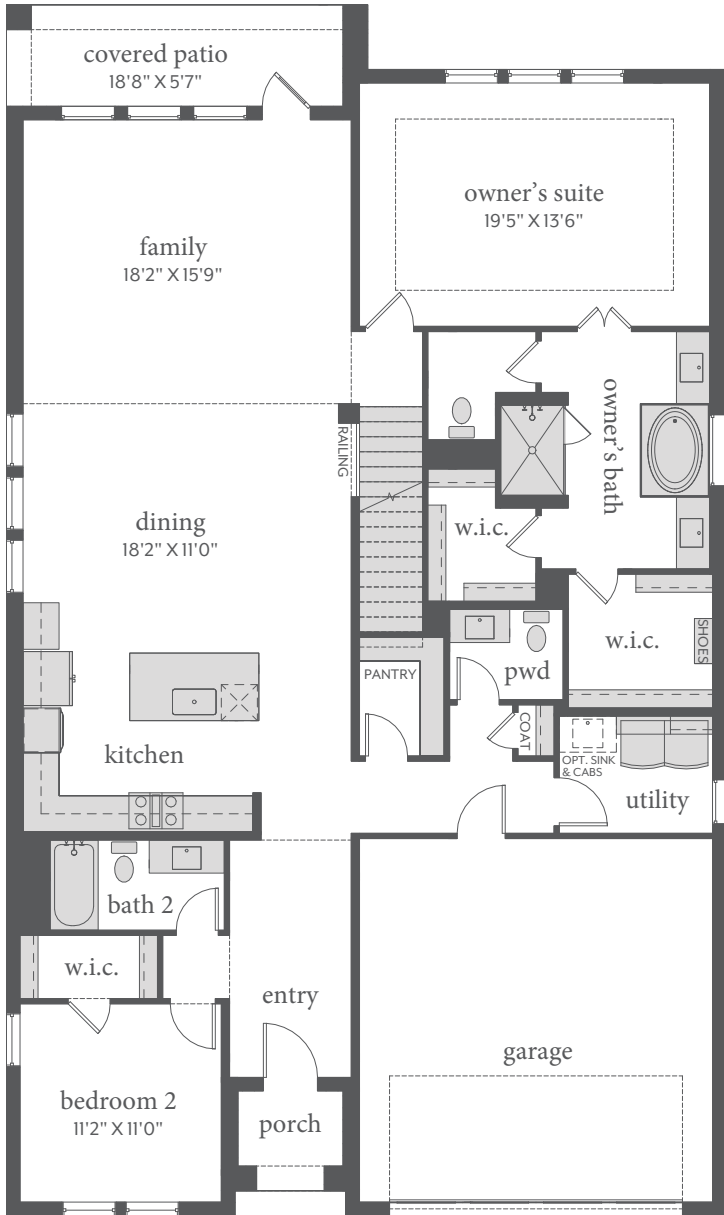

Painted Tree

TRIOMPHE | 3,161 Sq. Ft. | 4 Beds | 4.5 Baths | 2 Cars

FIRST FLOOR - ELEVATION A

SECOND FLOOR - ELEVATION A

All dimensions and square footage are approximate at Painted Tree and subject to change. Illustrations are artist's conception and not reproductions of original plans. The Normandy Homes policy of continual attention to design and construction requires that specifications, equipment and dimensions be subject to change without notice. Certain options can change room count. Please consult Community Sales Manager for details. 1.14.2022

Painted Tree

TRIOMPHE | 3,161 Sq. Ft. |  4 |  4.5 |  2

OPT. SHOWER I/O TUB
BATHS 2, 3 & 4

OPT. FIREPLACE

OPT. ELECTRIC FIREPLACE

All dimensions and square footage are approximate at Painted Tree and subject to change. Illustrations are artist's conception and not reproductions of original plans. The Normandy Homes policy of continual attention to design and construction requires that specifications, equipment and dimensions be subject to change without notice. Certain options can change room count. Please consult Community Sales Manager for details. 1.14.2022