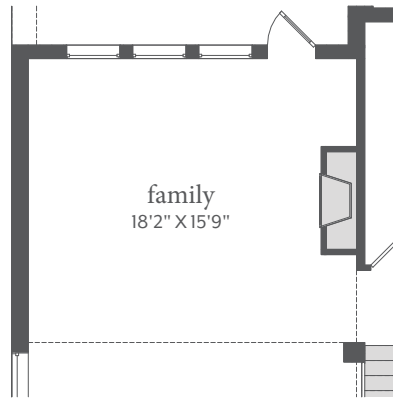

Painted Tree

TRIOMPHE | 3,161 Sq. Ft. | 4 Beds | 4.5 Baths | 2 Cars

FIRST FLOOR - ELEVATION A

SECOND FLOOR - ELEVATION A

All dimensions and square footage are approximate at Painted Tree and subject to change. Illustrations are artist's conception and not reproductions of original plans. The Normandy Homes policy of continual attention to design and construction requires that specifications, equipment and dimensions be subject to change without notice. Certain options can change room count. Please consult Community Sales Manager for details. 1.14.2022

Painted Tree

TRIOMPHE | 3,161 Sq. Ft. |  4 |  4.5 |  2

OPT. SHOWER I/O TUB
BATHS 2, 3 & 4

OPT. FIREPLACE

OPT. ELECTRIC FIREPLACE

All dimensions and square footage are approximate at Painted Tree and subject to change. Illustrations are artist's conception and not reproductions of original plans. The Normandy Homes policy of continual attention to design and construction requires that specifications, equipment and dimensions be subject to change without notice. Certain options can change room count. Please consult Community Sales Manager for details. 1.14.2022