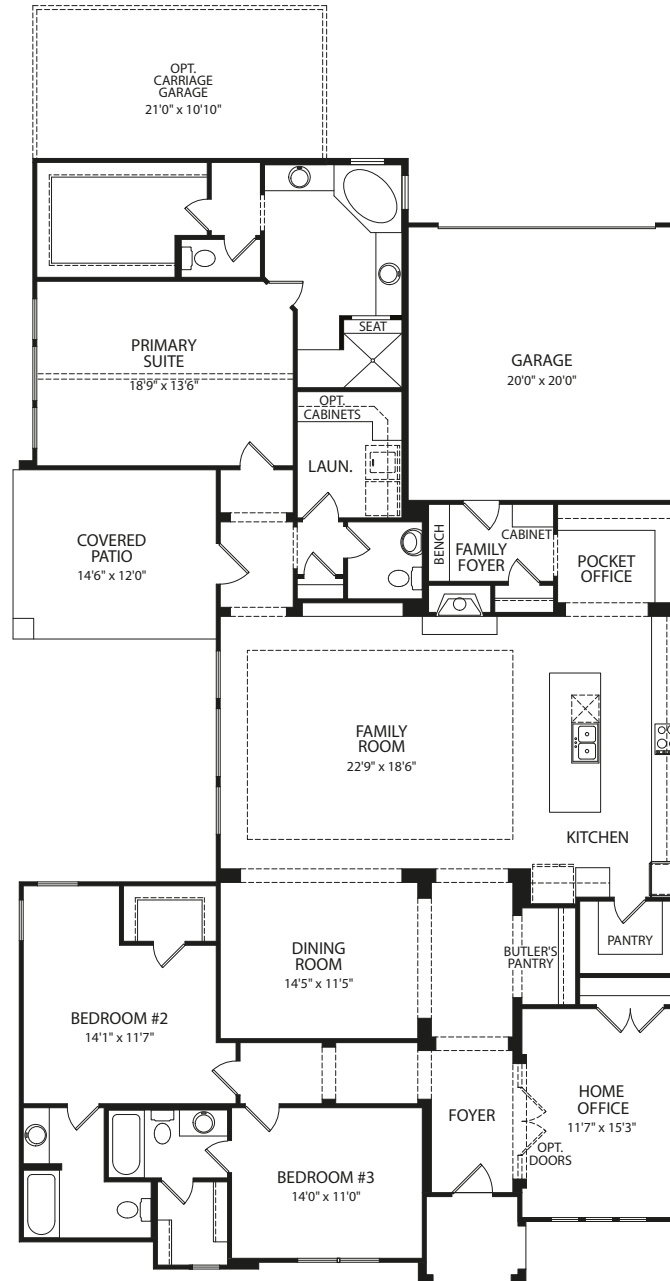

CORONA

PAINTED
TREE

CORONA C

Illustrations show optional items and materials that vary based on availability and local requirements.

FRONT VARIES PER ELEVATION

Main Level

Optional Flex Space

**Main Level with
Optional Second Level**

Optional Second Level

Note: The elevations and floor plans in this brochure show optional items and materials that vary by availability and community. Room sizes may vary due to elevation and siding material selected. Because we are constantly improving our product, we reserve the right to change product features, brand names, dimensions, architectural details and design. This brochure and exterior colors shown here are for illustrative purposes only. They are not meant to represent actual product selections and may not be representative of available colors in specific communities. This is not part of a legal contract.

Re-Order #B241732-TXD 10/24