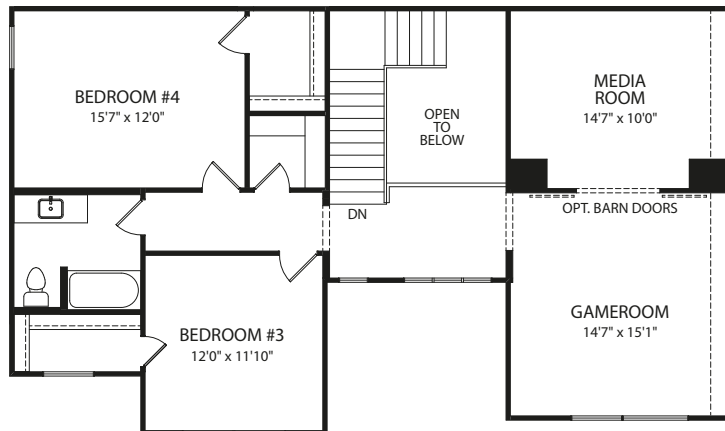

# SYDNEY

BY DREES CUSTOM HOMES

FRONT VARIES PER ELEVATION

## Main Level

**Optional 3-Car Garage and  
Optional Flex/Cabana**

FRONT VARIES PER ELEVATION