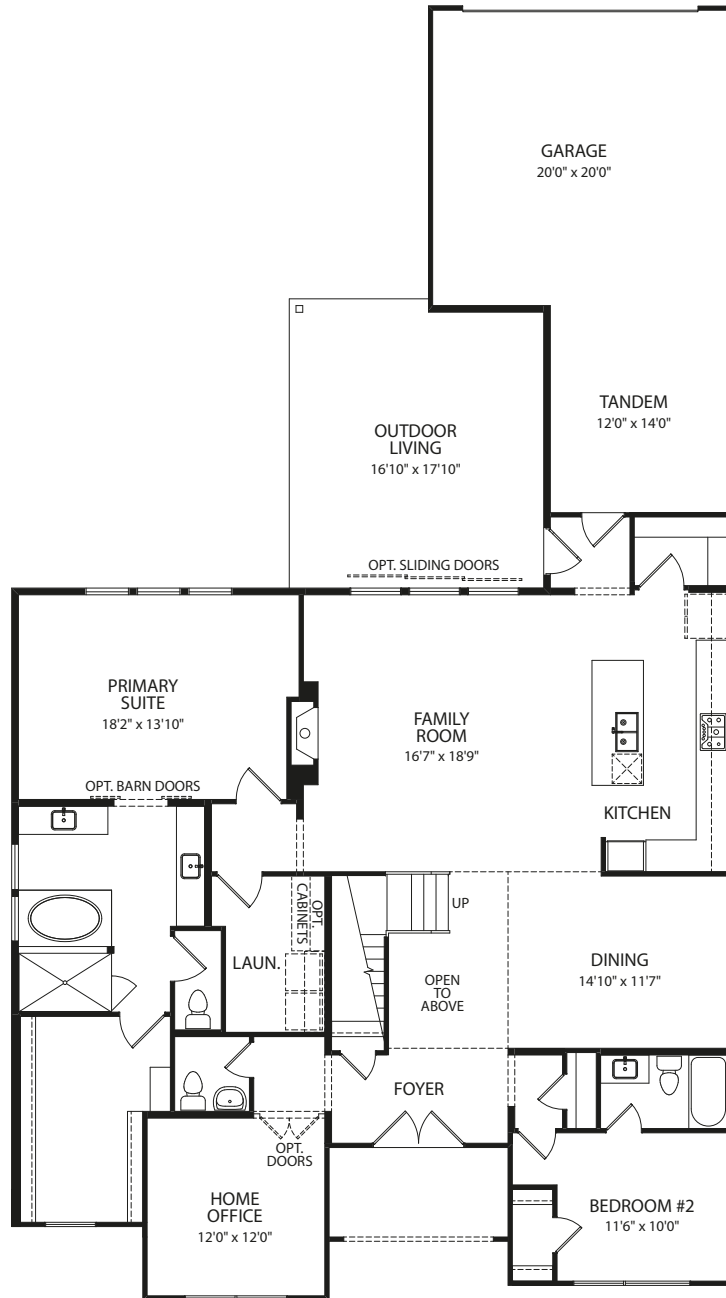

SYDNEY

PAINTED  
TREE

SYDNEY A

Illustrations show optional items and materials that vary based on availability and community requirements.

# SYDNEY

BY DREES CUSTOM HOMES

FRONT VARIES PER ELEVATION

## Main Level

**Optional 3-Car Garage and  
Optional Flex/Cabana**

FRONT VARIES PER ELEVATION

Re-Order #B241734-TXD 4/24