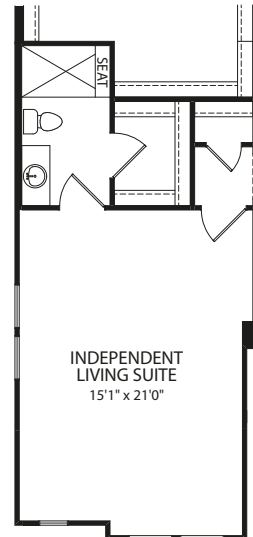

# EASTLAND II

BY DREES CUSTOM HOMES

FRONT VARIES PER ELEVATION

## Main Level

Optional Pocket Office

Optional Wine Bar

Optional Primary Suite Bathroom

FRONT VARIES PER ELEVATION

Optional Independent Living Suite

FRONT VARIES PER ELEVATION

Optional Bedroom #5 vs Media Room

FRONT VARIES PER ELEVATION

Main Level with Optional Second Level

FRONT VARIES PER ELEVATION

**Optional 3-Car Side-Entry Garage**

*(Not available with Optional Gameroom and Media Room with Bedroom #4)*

**Optional Gameroom and Media Room with Bedroom #4**