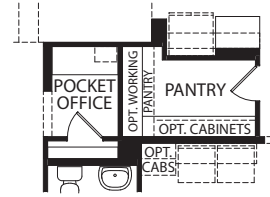

# EASTLAND II

BY DREES CUSTOM HOMES

FRONT VARIES PER ELEVATION

## Main Level

Optional Pocket Office

Optional Wine Bar

Optional Primary Suite Bathroom

FRONT VARIES PER ELEVATION

Optional Independent Living Suite

FRONT VARIES PER ELEVATION

Optional Bedroom #5 vs Media Room