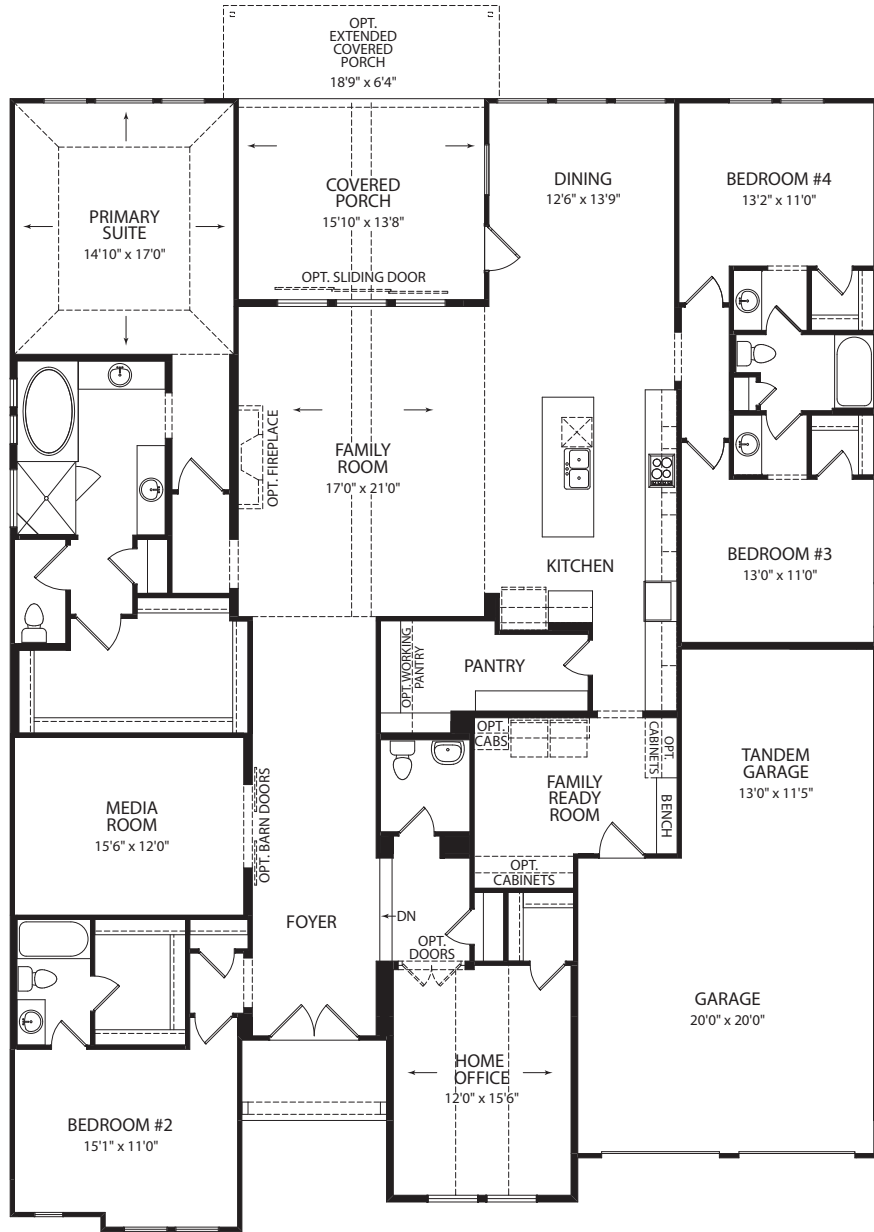

# EASTLAND II

PAINTED  
TREE

EASTLAND II A

Illustrations show optional items and materials that vary based on availability and community requirements.

# EASTLAND II

BY DREES CUSTOM HOMES

FRONT VARIES PER ELEVATION

## Main Level

Optional Pocket Office

Optional Wine Bar

Optional Primary Suite Bathroom

FRONT VARIES PER ELEVATION

Optional Independent Living Suite

FRONT VARIES PER ELEVATION

Optional Bedroom #5 vs Media Room