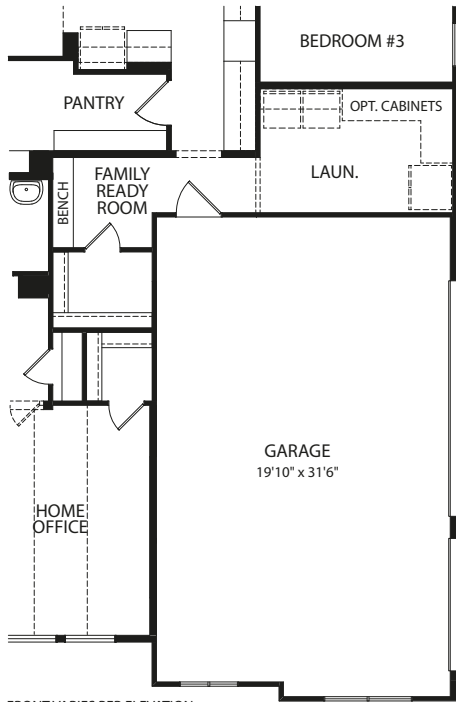

# EASTLAND II

BY DREES CUSTOM HOMES

FRONT VARIES PER ELEVATION

## Main Level

Optional Pocket Office

Optional Wine Bar

Optional Primary Suite Bathroom

FRONT VARIES PER ELEVATION

Optional Independent Living Suite

FRONT VARIES PER ELEVATION

Optional Bedroom #5 vs Media Room

FRONT VARIES PER ELEVATION

Main Level with Optional Second Level

FRONT VARIES PER ELEVATION

**Optional 3-Car Side-Entry Garage**

*(Not available with Optional Gameroom and Media Room with Bedroom #4)*

**Optional Gameroom and Media Room with Bedroom #4**