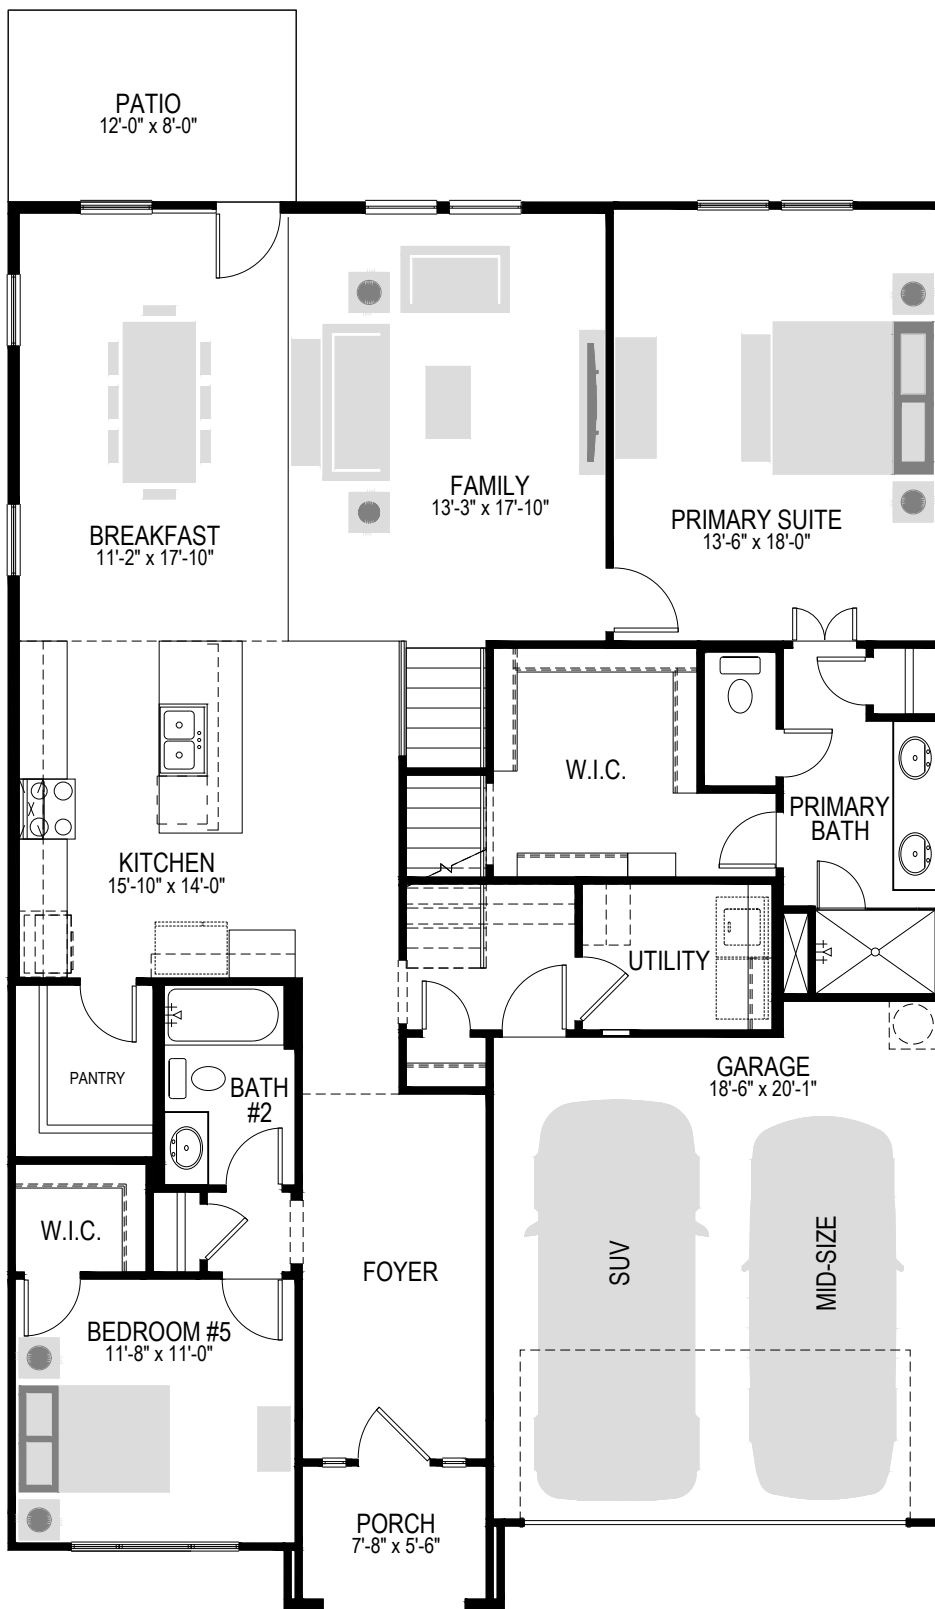

4094 Winters - 1st FLOOR PAN

4094 Winters - 2nd FLOOR PAN

4094 Winters - 1st FLOOR PLAN OPTIONS

OPTIONAL
COVERED PATIO

OPTIONAL
PRIMARY BATH SHOWER

OPTIONAL
PRIMARY BATH

OPTIONAL
1st FLOOR STUDY

OPTIONAL 5'
GARAGE STORAGE

OPTIONAL
3 CAR GARAGE

4094 Winters - 2nd FLOOR PLAN OPTIONS

OPTIONAL
BEDROOM #5