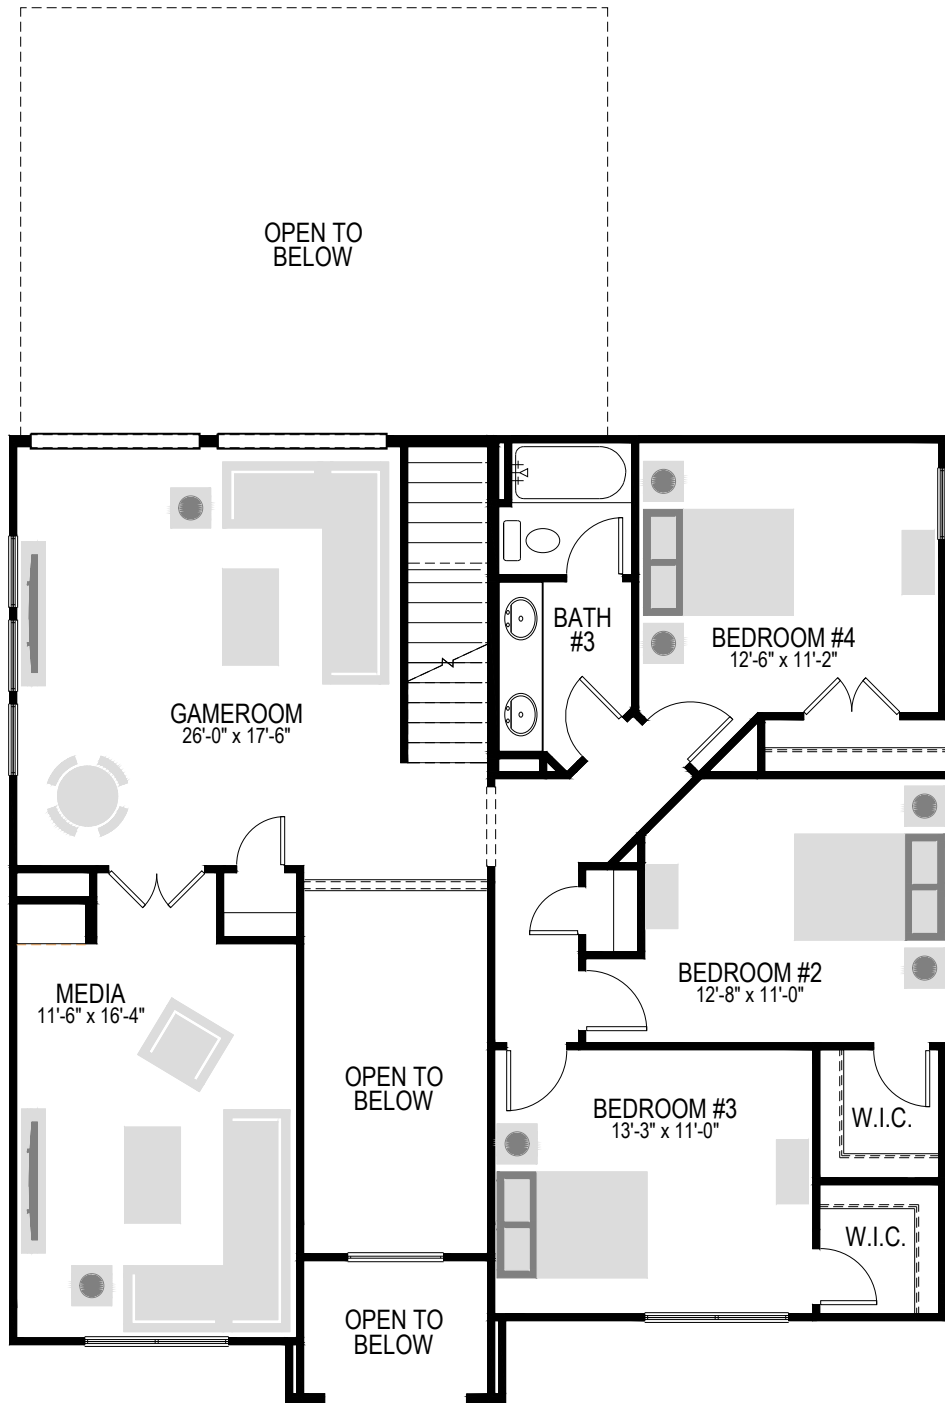

4094 Winters - 1st FLOOR PAN

4094 Winters - 2nd FLOOR PAN

4094 Winters - 1st FLOOR PLAN OPTIONS

OPTIONAL
COVERED PATIO

OPTIONAL
PRIMARY BATH SHOWER

OPTIONAL
PRIMARY BATH

OPTIONAL
1st FLOOR STUDY

OPTIONAL 5'
GARAGE STORAGE

OPTIONAL
3 CAR GARAGE

4094 Winters - 2nd FLOOR PLAN OPTIONS

OPTIONAL
BEDROOM #5