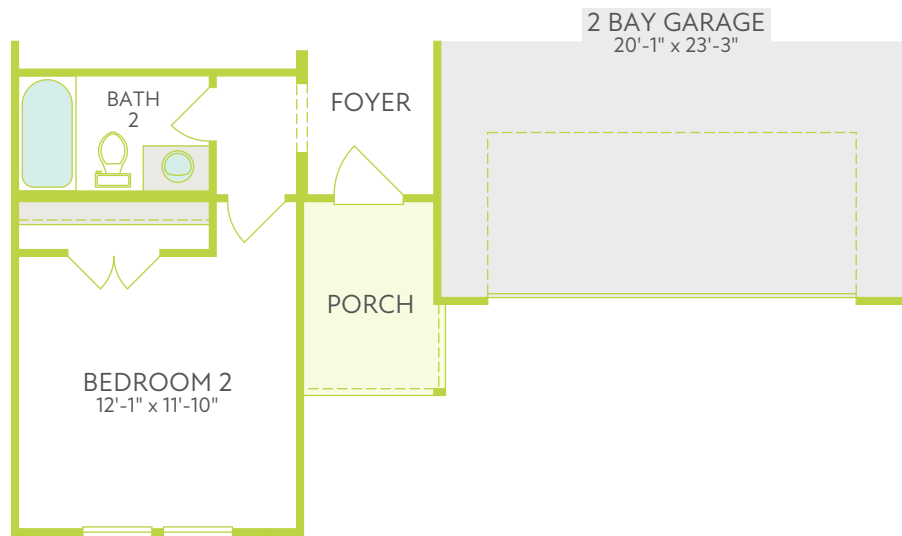

FIRST FLOOR EXTERIOR STYLE A

SECOND FLOOR EXTERIOR STYLE A

OPT. FIREPLACE AT GREAT ROOM

OPT. SHOWER ILO TUB AT BATH 2

OPT. DINING BOX WINDOW

OPT. BEDROOM 6 ILO FLEX

OPT. LUXURY KITCHEN

OPT. PRIMARY BATH UPGRADE W/ TUB

OPT. COVERED OUTDOOR LIVING W/ 12080 MULTI SLIDE DOOR

OPT. PRIMARY BOX WINDOW

OPT. OFFICE ILO FLEX

OPT. MEDIA ROOM ILO BEDROOM 5

FIRST FLOOR EXTERIOR STYLE B

FIRST FLOOR EXTERIOR STYLE C

FIRST FLOOR EXTERIOR STYLE J

FIRST FLOOR EXTERIOR STYLE L

SECOND FLOOR EXTERIOR STYLE B

SECOND FLOOR EXTERIOR STYLE C

SECOND FLOOR EXTERIOR STYLE J

SECOND FLOOR EXTERIOR STYLE L