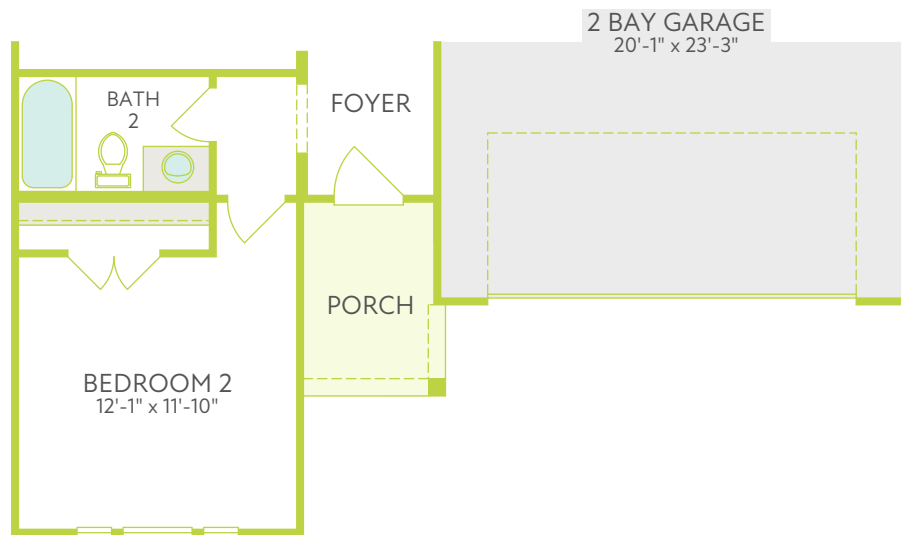

FIRST FLOOR EXTERIOR STYLE A

SECOND FLOOR EXTERIOR STYLE A

OPT. FIREPLACE AT GREAT ROOM

OPT. SHOWER ILO TUB AT BATH 2

OPT. DINING BOX WINDOW

OPT. BEDROOM 6 ILO FLEX

OPT. LUXURY KITCHEN

OPT. PRIMARY BATH UPGRADE W/ TUB

OPT. COVERED OUTDOOR LIVING W/ 12080 MULTI SLIDE DOOR

OPT. PRIMARY BOX WINDOW

OPT. OFFICE ILO FLEX

OPT. MEDIA ROOM ILO BEDROOM 5

FIRST FLOOR EXTERIOR STYLE B

FIRST FLOOR EXTERIOR STYLE C

FIRST FLOOR EXTERIOR STYLE J

FIRST FLOOR EXTERIOR STYLE L

SECOND FLOOR EXTERIOR STYLE B

SECOND FLOOR EXTERIOR STYLE C

SECOND FLOOR EXTERIOR STYLE J

SECOND FLOOR EXTERIOR STYLE L