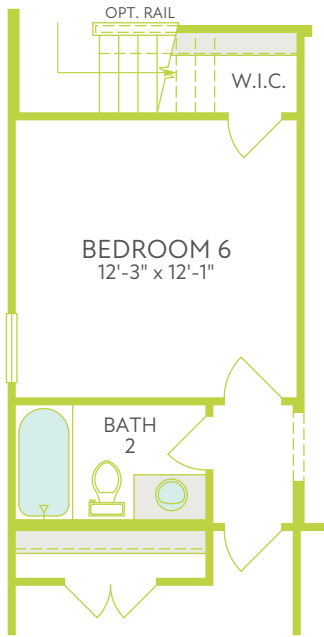

FIRST FLOOR EXTERIOR STYLE A

SECOND FLOOR EXTERIOR STYLE A

OPT. FIREPLACE AT GREAT ROOM

OPT. SHOWER ILO TUB AT BATH 2

OPT. DINING BOX WINDOW

OPT. BEDROOM 6 ILO FLEX

OPT. LUXURY KITCHEN

OPT. PRIMARY BATH UPGRADE W/ TUB

OPT. COVERED OUTDOOR LIVING W/ 12080 MULTI SLIDE DOOR

OPT. PRIMARY BOX WINDOW

OPT. OFFICE ILO FLEX

OPT. MEDIA ROOM ILO BEDROOM 5

FIRST FLOOR EXTERIOR STYLE B

FIRST FLOOR EXTERIOR STYLE C

FIRST FLOOR EXTERIOR STYLE J

FIRST FLOOR EXTERIOR STYLE L

SECOND FLOOR EXTERIOR STYLE B

SECOND FLOOR EXTERIOR STYLE C

SECOND FLOOR EXTERIOR STYLE J

SECOND FLOOR EXTERIOR STYLE L