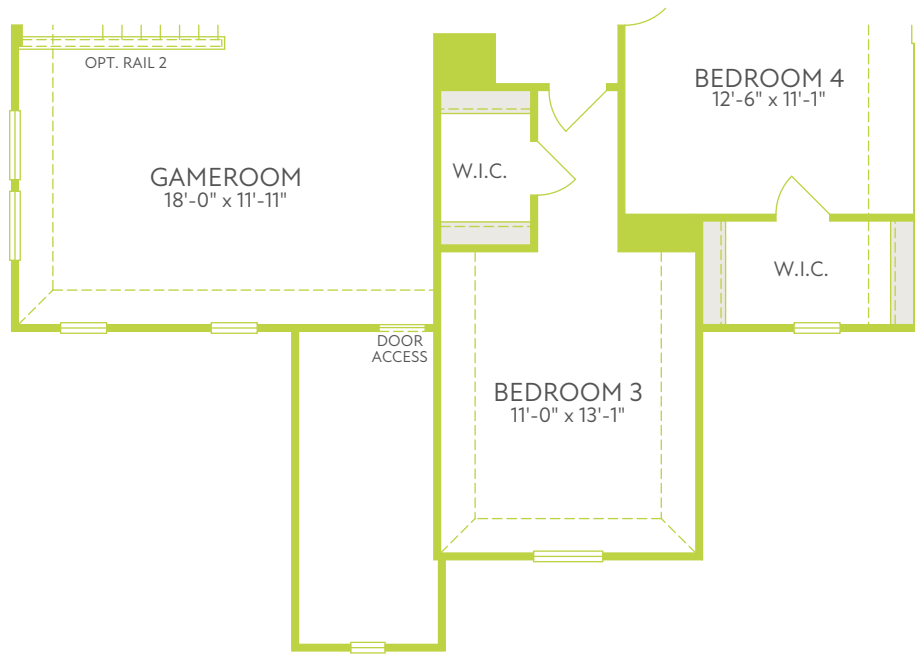

FIRST FLOOR EXTERIOR STYLE A

SECOND FLOOR EXTERIOR STYLE A

OPT. FIREPLACE AT GREAT ROOM

OPT. SHOWER ILO TUB AT BATH 2

OPT. DINING BOX WINDOW

OPT. BEDROOM 6 ILO FLEX

OPT. LUXURY KITCHEN

OPT. PRIMARY BATH UPGRADE W/ TUB

OPT. COVERED OUTDOOR LIVING W/ 12080 MULTI SLIDE DOOR

OPT. PRIMARY BOX WINDOW

OPT. OFFICE ILO FLEX

OPT. MEDIA ROOM ILO BEDROOM 5

FIRST FLOOR EXTERIOR STYLE B

FIRST FLOOR EXTERIOR STYLE C

FIRST FLOOR EXTERIOR STYLE J

FIRST FLOOR EXTERIOR STYLE L

SECOND FLOOR EXTERIOR STYLE B

SECOND FLOOR EXTERIOR STYLE C

SECOND FLOOR EXTERIOR STYLE J

SECOND FLOOR EXTERIOR STYLE L