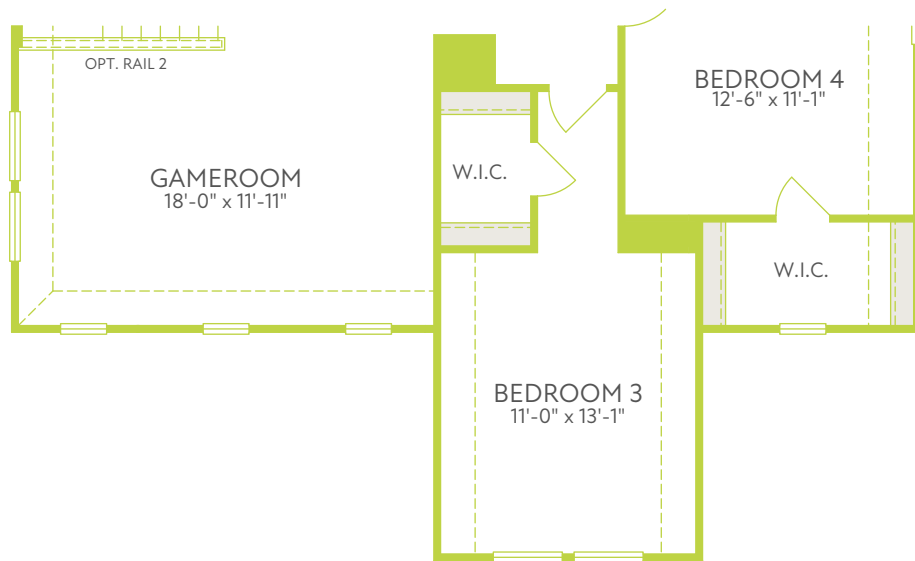

FIRST FLOOR EXTERIOR STYLE A

SECOND FLOOR EXTERIOR STYLE A

OPT. FIREPLACE AT GREAT ROOM

OPT. SHOWER ILO TUB AT BATH 2

OPT. DINING BOX WINDOW

OPT. BEDROOM 6 ILO FLEX

OPT. LUXURY KITCHEN

OPT. PRIMARY BATH UPGRADE W/ TUB

OPT. COVERED OUTDOOR LIVING W/ 12080 MULTI SLIDE DOOR

OPT. PRIMARY BOX WINDOW

OPT. OFFICE ILO FLEX

OPT. MEDIA ROOM ILO BEDROOM 5

FIRST FLOOR EXTERIOR STYLE B

FIRST FLOOR EXTERIOR STYLE C

FIRST FLOOR EXTERIOR STYLE J

FIRST FLOOR EXTERIOR STYLE L

SECOND FLOOR EXTERIOR STYLE B

SECOND FLOOR EXTERIOR STYLE C

SECOND FLOOR EXTERIOR STYLE J

SECOND FLOOR EXTERIOR STYLE L