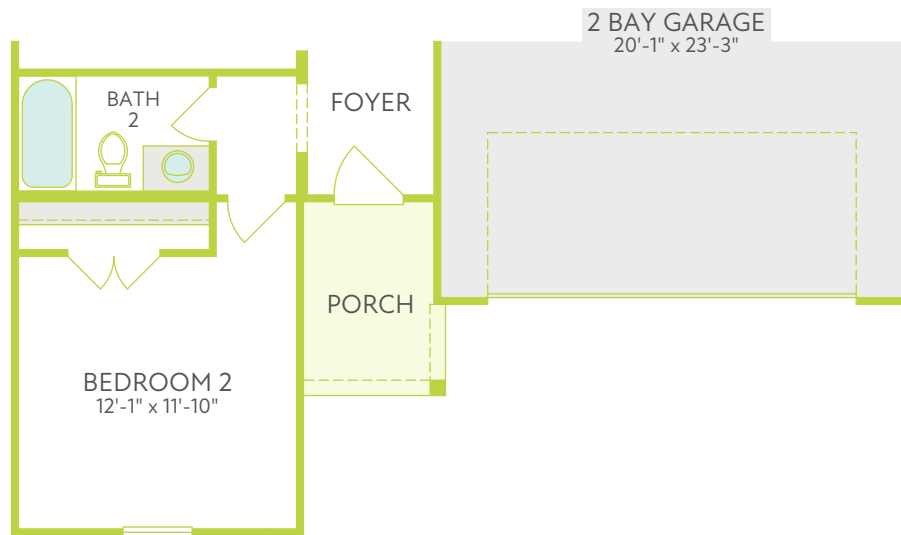

FIRST FLOOR EXTERIOR STYLE A

SECOND FLOOR EXTERIOR STYLE A

OPT. FIREPLACE AT GREAT ROOM

OPT. SHOWER ILO TUB AT BATH 2

OPT. DINING BOX WINDOW

OPT. BEDROOM 6 ILO FLEX

OPT. LUXURY KITCHEN

OPT. PRIMARY BATH UPGRADE W/ TUB

OPT. COVERED OUTDOOR LIVING W/ 12080 MULTI SLIDE DOOR

OPT. PRIMARY BOX WINDOW

OPT. OFFICE ILO FLEX

OPT. MEDIA ROOM ILO BEDROOM 5

FIRST FLOOR EXTERIOR STYLE B

FIRST FLOOR EXTERIOR STYLE C

FIRST FLOOR EXTERIOR STYLE J

FIRST FLOOR EXTERIOR STYLE L

SECOND FLOOR EXTERIOR STYLE B

SECOND FLOOR EXTERIOR STYLE C

SECOND FLOOR EXTERIOR STYLE J

SECOND FLOOR EXTERIOR STYLE L