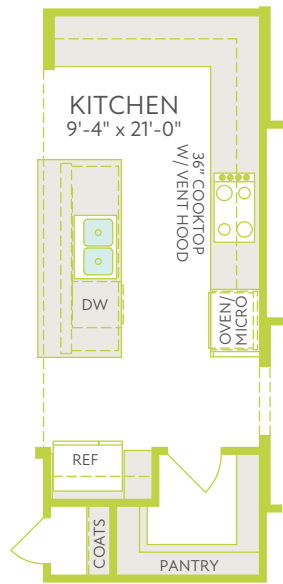

FIRST FLOOR EXTERIOR STYLE A

SECOND FLOOR EXTERIOR STYLE A

OPT. FIREPLACE AT GREAT ROOM

OPT. SHOWER ILO TUB AT BATH 2

OPT. DINING BOX WINDOW

OPT. BEDROOM 6 ILO FLEX

OPT. LUXURY KITCHEN

OPT. PRIMARY BATH UPGRADE W/ TUB

OPT. COVERED OUTDOOR LIVING W/ 12080 MULTI SLIDE DOOR

OPT. PRIMARY BOX WINDOW

OPT. OFFICE ILO FLEX

OPT. MEDIA ROOM ILO BEDROOM 5

FIRST FLOOR EXTERIOR STYLE B

FIRST FLOOR EXTERIOR STYLE C

FIRST FLOOR EXTERIOR STYLE J

FIRST FLOOR EXTERIOR STYLE L

SECOND FLOOR EXTERIOR STYLE B

SECOND FLOOR EXTERIOR STYLE C

SECOND FLOOR EXTERIOR STYLE J

SECOND FLOOR EXTERIOR STYLE L