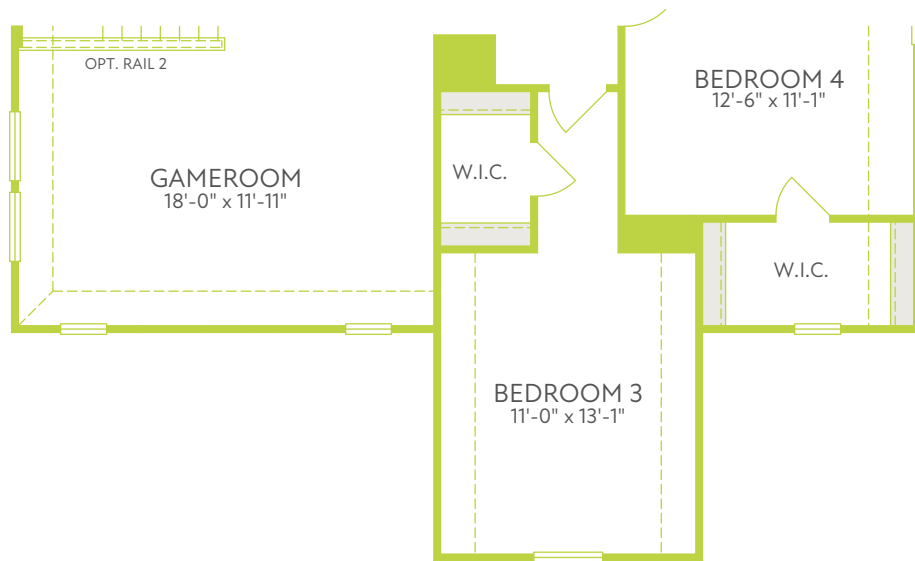

FIRST FLOOR EXTERIOR STYLE A

SECOND FLOOR EXTERIOR STYLE A

OPT. FIREPLACE AT GREAT ROOM

OPT. SHOWER ILO TUB AT BATH 2

OPT. DINING BOX WINDOW

OPT. BEDROOM 6 ILO FLEX

OPT. LUXURY KITCHEN

OPT. PRIMARY BATH UPGRADE W/ TUB

FIRST FLOOR EXTERIOR STYLE L

SECOND FLOOR EXTERIOR STYLE B

SECOND FLOOR EXTERIOR STYLE C

SECOND FLOOR EXTERIOR STYLE J

SECOND FLOOR EXTERIOR STYLE L