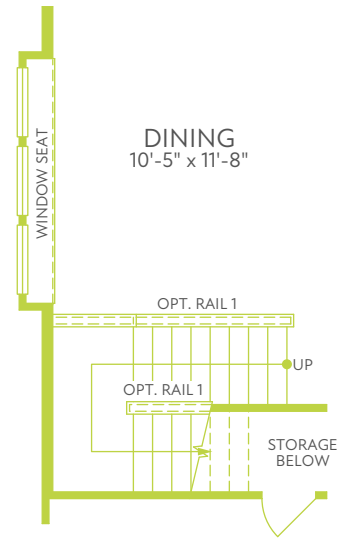

FIRST FLOOR EXTERIOR STYLE A

SECOND FLOOR EXTERIOR STYLE A

OPT. FIREPLACE AT GREAT ROOM

OPT. SHOWER ILO TUB AT BATH 2

OPT. DINING BOX WINDOW

OPT. BEDROOM 6 ILO FLEX

OPT. LUXURY KITCHEN

OPT. PRIMARY BATH UPGRADE W/ TUB

OPT. COVERED OUTDOOR LIVING W/ 12080 MULTI SLIDE DOOR

OPT. PRIMARY BOX WINDOW

OPT. OFFICE ILO FLEX

OPT. MEDIA ROOM ILO BEDROOM 5

FIRST FLOOR EXTERIOR STYLE B

FIRST FLOOR EXTERIOR STYLE C

FIRST FLOOR EXTERIOR STYLE J