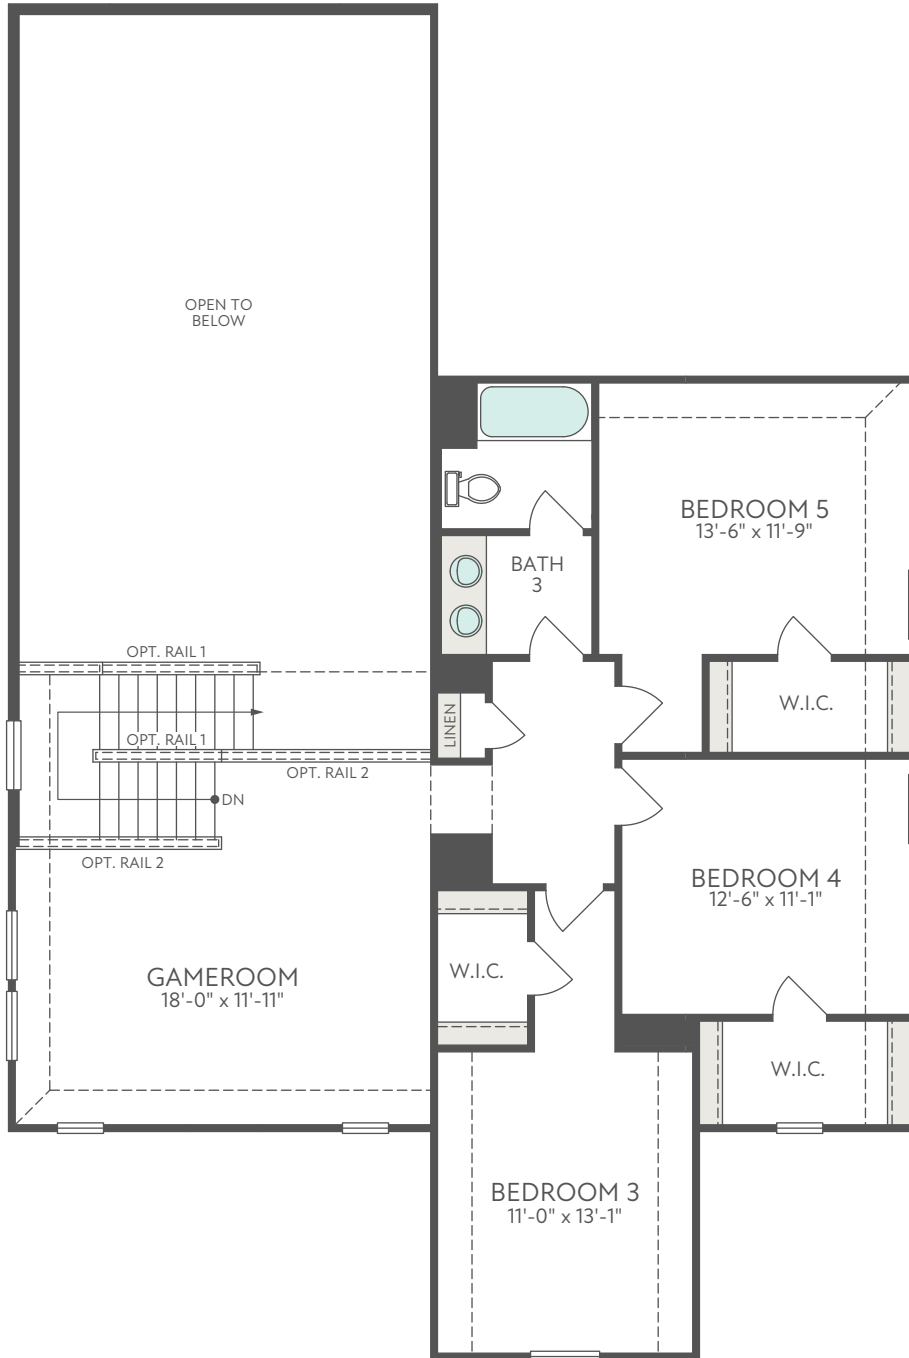

FIRST FLOOR EXTERIOR STYLE A

SECOND FLOOR EXTERIOR STYLE A

OPT. FIREPLACE AT GREAT ROOM

OPT. SHOWER ILO TUB AT BATH 2

OPT. DINING BOX WINDOW

OPT. BEDROOM 6 ILO FLEX

OPT. LUXURY KITCHEN

OPT. PRIMARY BATH UPGRADE W/ TUB

OPT. COVERED OUTDOOR LIVING W/ 12080 MULTI SLIDE DOOR

OPT. PRIMARY BOX WINDOW

OPT. OFFICE ILO FLEX

OPT. MEDIA ROOM ILO BEDROOM 5

FIRST FLOOR EXTERIOR STYLE B

FIRST FLOOR EXTERIOR STYLE C

FIRST FLOOR EXTERIOR STYLE J

FIRST FLOOR EXTERIOR STYLE L

SECOND FLOOR EXTERIOR STYLE B

SECOND FLOOR EXTERIOR STYLE C

SECOND FLOOR EXTERIOR STYLE J

SECOND FLOOR EXTERIOR STYLE L