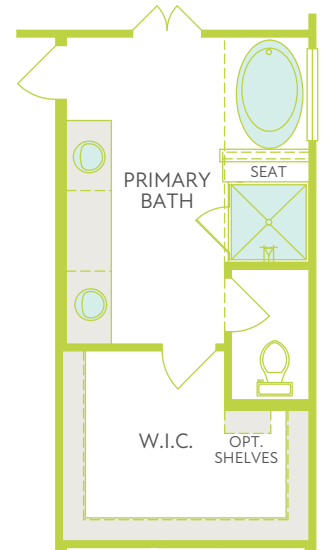

FIRST FLOOR EXTERIOR STYLE A

SECOND FLOOR EXTERIOR STYLE A

OPT. FIREPLACE AT GREAT ROOM

OPT. SHOWER ILO TUB AT BATH 2

OPT. DINING BOX WINDOW

OPT. BEDROOM 6 ILO FLEX

OPT. LUXURY KITCHEN

OPT. PRIMARY BATH UPGRADE W/ TUB

OPT. COVERED OUTDOOR LIVING W/ 12080 MULTI SLIDE DOOR

OPT. PRIMARY BOX WINDOW

OPT. OFFICE ILO FLEX

OPT. MEDIA ROOM ILO BEDROOM 5

FIRST FLOOR EXTERIOR STYLE B

FIRST FLOOR EXTERIOR STYLE C

FIRST FLOOR EXTERIOR STYLE J

FIRST FLOOR EXTERIOR STYLE L

SECOND FLOOR EXTERIOR STYLE B

SECOND FLOOR EXTERIOR STYLE C

SECOND FLOOR EXTERIOR STYLE J

SECOND FLOOR EXTERIOR STYLE L