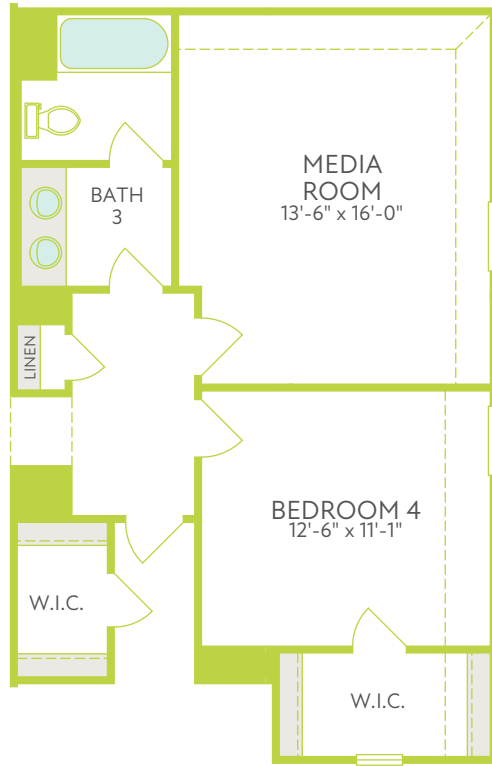

FIRST FLOOR EXTERIOR STYLE A

SECOND FLOOR EXTERIOR STYLE A

OPT. FIREPLACE AT GREAT ROOM

OPT. SHOWER ILO TUB AT BATH 2

OPT. DINING BOX WINDOW

OPT. BEDROOM 6 ILO FLEX

OPT. LUXURY KITCHEN

OPT. PRIMARY BATH UPGRADE W/ TUB

OPT. COVERED OUTDOOR LIVING W/ 12080 MULTI SLIDE DOOR

OPT. PRIMARY BOX WINDOW

OPT. OFFICE ILO FLEX

OPT. MEDIA ROOM ILO BEDROOM 5

FIRST FLOOR EXTERIOR STYLE B

FIRST FLOOR EXTERIOR STYLE C

FIRST FLOOR EXTERIOR STYLE J

FIRST FLOOR EXTERIOR STYLE L

SECOND FLOOR EXTERIOR STYLE B

SECOND FLOOR EXTERIOR STYLE C

SECOND FLOOR EXTERIOR STYLE J

SECOND FLOOR EXTERIOR STYLE L