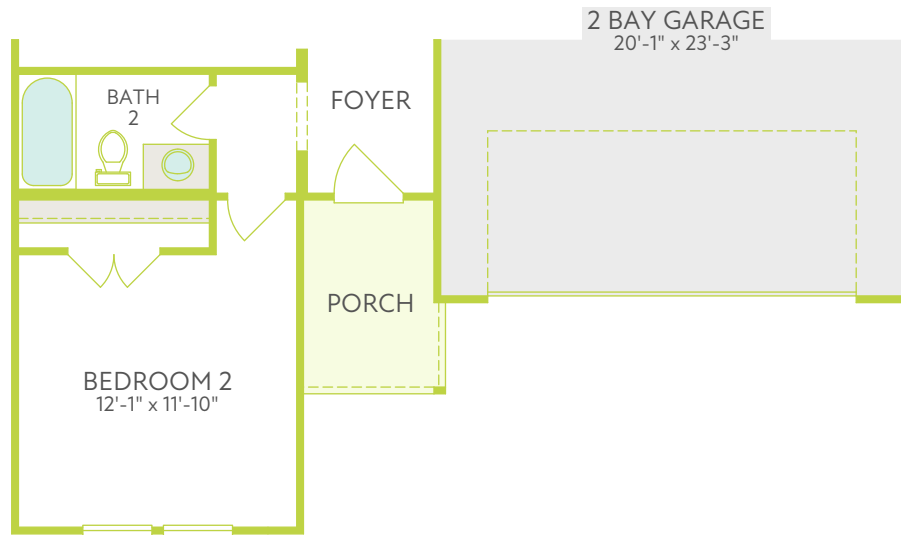

FIRST FLOOR EXTERIOR STYLE A

SECOND FLOOR EXTERIOR STYLE A

OPT. FIREPLACE AT GREAT ROOM

OPT. SHOWER ILO TUB AT BATH 2

OPT. DINING BOX WINDOW

OPT. BEDROOM 6 ILO FLEX

OPT. LUXURY KITCHEN

OPT. PRIMARY BATH UPGRADE W/ TUB

OPT. COVERED OUTDOOR LIVING W/ 12080 MULTI SLIDE DOOR

OPT. PRIMARY BOX WINDOW

OPT. OFFICE ILO FLEX

OPT. MEDIA ROOM ILO BEDROOM 5

FIRST FLOOR EXTERIOR STYLE B

FIRST FLOOR EXTERIOR STYLE C

FIRST FLOOR EXTERIOR STYLE J

FIRST FLOOR EXTERIOR STYLE L

SECOND FLOOR EXTERIOR STYLE B

SECOND FLOOR EXTERIOR STYLE C

SECOND FLOOR EXTERIOR STYLE J

SECOND FLOOR EXTERIOR STYLE L