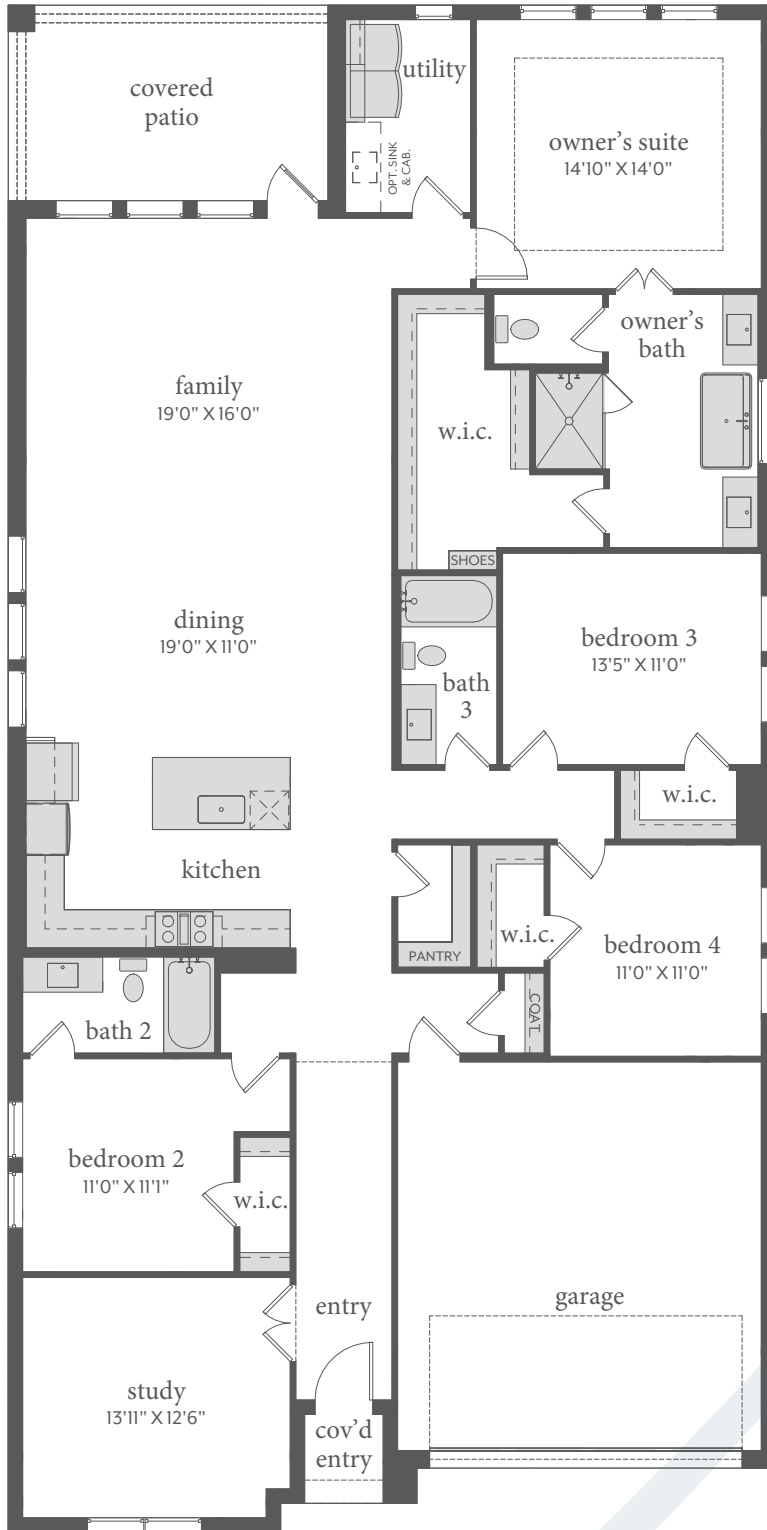

# Painted Tree - Woodland West

ELISE | 2,489 Sq. Ft.\* | 4 | 3 | 2

FIRST FLOOR - ELEVATION A\*

All home plans and renderings are for illustrative purposes only and are not to scale. Dimensions, square footage and specifications may vary and are subject to change without notice. Structural and elevation options can change room count and square footage. Variations in layout, design, and finishes may occur based on home site, elevation, and other factors. Measurements are approximate and can vary at final construction. Normandy Homes reserves the right to discontinue plans or make changes and substitutions as necessary to meet building code requirements, site conditions, or other requirements. Please contact the Community Sales Manager for complete details. 09.06.2024 © 2025 Normandy Homes. All rights reserved. Normandy Homes is a subsidiary of Green Brick Partners (NYSE: GRBK).

# Painted Tree - Woodland West

ELISE | 2,489 Sq. Ft.\* |  4 |  3 |  2

FIRST FLOOR - ELEVATION B

family  
19'0" X 16'0"

OPT. FIREPLACE

family  
19'0" X 16'0"

OPT. ELECTRIC FIREPLACE

OPT. SHOWER ILO TUB  
BATH 2 & 3